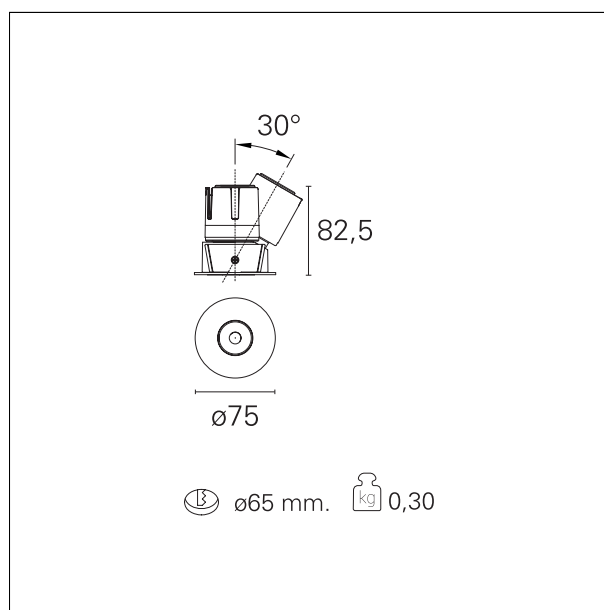

#### PRODUCTS CHARACTERISTICS

installation type	<b>trimmed recessed</b>
material	<b>Aluminum</b>
Color	<b>White</b>
Power	<b>10 W</b>
Lumen output - Full emission	<b>956 lm</b>
Efficacy	<b>96 lm/W</b>
Diameter	<b>Ø 75 mm.</b>
Dimensions	<b>h 82,5 mm.</b>

#### HOLE RECESS DIMENSIONS

hole recess diameter **Ø 65 mm.**