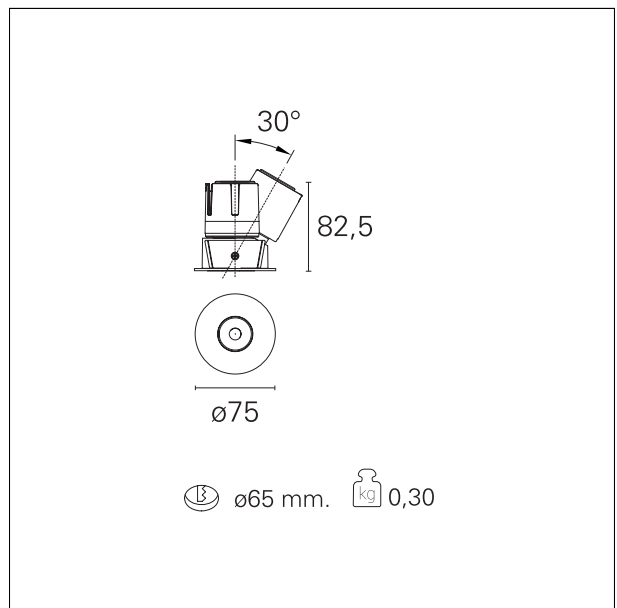

#### PRODUCTS CHARACTERISTICS

installation type	<b>trimmed recessed</b>
material	<b>Aluminum</b>
Color	<b>White</b>
Power	<b>10 W</b>
Lumen output - Full emission	<b>888 lm</b>
Efficacy	<b>89 lm/W</b>
Diameter	<b>Ø 75 mm.</b>
Dimensions	<b>h 82,5 mm.</b>

#### HOLE RECESS DIMENSIONS

hole recess diameter **Ø 65 mm.**  
 a x b hole recess **75 x 75 mm. 75 x 75 mm.**