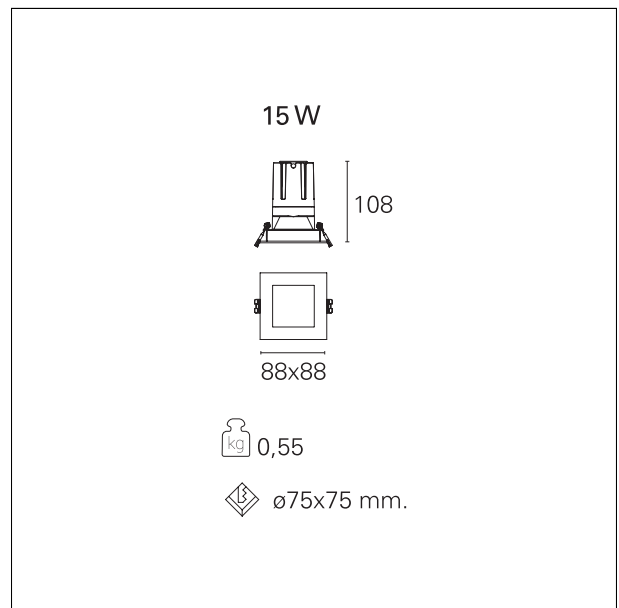

Nemo IP54

RTL16223DA - Squared - 15 W - 1450 lumen / 3000 K / CRI >90

DESCRIPTION

Nemo IP54 offers a complete range of optics and color temperatures and is the ideal solution for installations where it is necessary to protect the optical compartment and the LED source from dust and splashes of water. Equipped as standard with a prismatic glass, it diffuses the light optimally while maintaining all the chromatic characteristics given by the LED source (selected among the first brands).

Switch

DALI

PRODUCTS CHARACTERISTICS

| | |
|------------------------------|-------------------------|
| installation type | trimmed recessed |
| material | Aluminum |
| Color | White |
| Power | 15 W |
| Lumen output - Full emission | 1308 lm |
| Efficacy | 87 lm/W |
| Dimensions | 88 x 88 mm. |

Nemo IP54

RTL16223DA - Squared - 15 W - 1450 lumen / 3000 K / CRI >90

HOLE RECESS DIMENSIONS

a x b hole recess

75 x 75 mm.

ENERGY CLASSIFICATION

This luminaire contains built-in LED lamps.

The lamps cannot be changed in the luminaire.