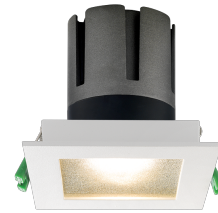

Nemo IP54

RTL16223DA - Squared - 15 W - 1450 lumen / 3000 K / CRI >90

DESCRIPTION

Nemo IP54 offers a complete range of optics and color temperatures and is the ideal solution for installations where it is necessary to protect the optical compartment and the LED source from dust and splashes of water. Equipped as standard with a prismatic glass, it diffuses the light optimally while maintaining all the chromatic characteristics given by the LED source (selected among the first brands).

Switch

DALI

PRODUCTS CHARACTERISTICS

| | |
|------------------------------|-------------------------|
| installation type | trimmed recessed |
| material | Aluminum |
| Color | White |
| Power | 15 W |
| Lumen output - Full emission | 1308 lm |
| Efficacy | 87 lm/W |
| Dimensions | 88 x 88 mm. |

Nemo IP54

RTL16223DA - Squared - 15 W - 1450 lumen / 3000 K / CRI >90

HOLE RECESS DIMENSIONS

a x b hole recess

75 x 75 mm.

ENERGY CLASSIFICATION

This luminaire contains built-in LED lamps.

The lamps cannot be changed in the luminaire.