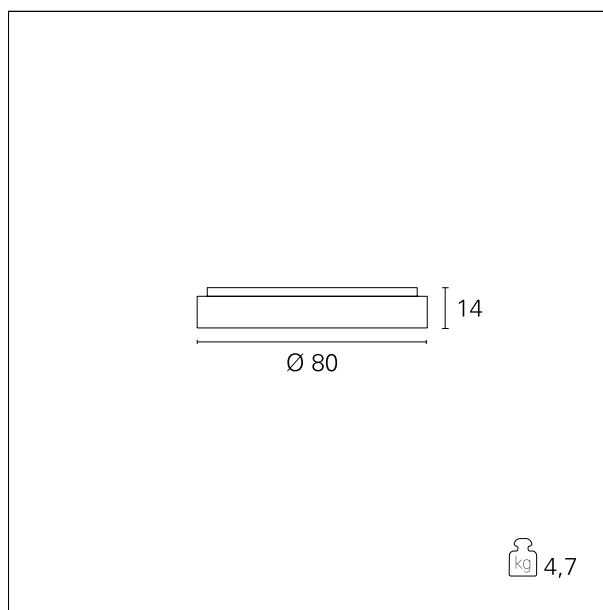

Hoop

PLA00139 - ø 80 cm. - 62 W - 3720 lm / 3000 K / CRI > 80

DESCRIPTION

Hoop is aluminium ceiling luminaire matt white painted, equipped with a diffusing screen in PMMA. It allows to obtain a soft and diffused light to illuminate indoor ambients comfortably and without harsh shadows. The driver is included in the fixture, it can be On/Off or dimmable multifunction 1...10 V, Push, DALI controlled, and feeds a highly efficient SMD LED source. Hoop is available in the ceiling version in different sizes and light emissions and is completed with the same suspension versions. Available in dimmable "wireless signal" Bluetooth versions for Pan Digital or Casambi mesh network.

Switch

On:Off

PRODUCTS CHARACTERISTICS

installation type
material
Finish
Color
Power
Lumen output - Full emission
Diameter
net weight

ceiling lamps
Aluminum
Painted
White
62 W
3720 lm
ø 80 cm.
3 kg.

ELECTRICAL CHARACTERISTICS