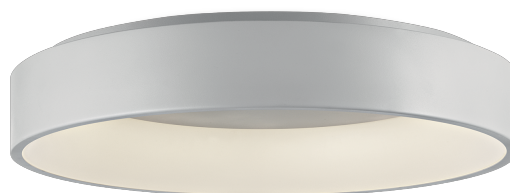

Hoop

PLA00139 - ø 80 cm. - 62 W - 3720 lm / 3000 K / CRI > 80

DESCRIPTION

Hoop is aluminium ceiling luminaire matt white painted, equipped with a diffusing screen in PMMA. It allows to obtain a soft and diffused light to illuminate indoor ambients comfortably and without harsh shadows. The driver is included in the fixture, it can be On/Off or dimmable multifunction 1...10 V, Push, DALI controlled, and feeds a highly efficient SMD LED source. Hoop is available in the ceiling version in different sizes and light emissions and is completed with the same suspension versions. Available in dimmable "wireless signal" Bluetooth versions for Pan Digital or Casambi mesh network.

Switch

On:Off

PRODUCTS CHARACTERISTICS

installation type
material
Finish
Color
Power
Lumen output - Full emission
Diameter
net weight

ceiling lamps
Aluminum
Painted
White
62 W
3720 lm
ø 80 cm.
3 kg.

ELECTRICAL CHARACTERISTICS

feeding
driver
Insulation class

220÷240 V
On:Off
Class I

MECHANICAL CHARACTERISTICS

product IP rate

IP20

Hoop

PLA00139 - ø 80 cm. - 62 W - 3720 lm / 3000 K / CRI > 80

LED SOURCE DETAILS