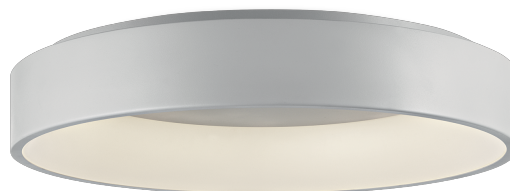

Hoop

PLA00134 - 32 W / 3000 K / CRI > 80

DESCRIPTION

Hoop is aluminium ceiling luminaire matt white painted, equipped with a diffusing screen in PMMA. It allows to obtain a soft and diffused light to illuminate indoor ambients comfortably and without harsh shadows. The driver is included in the fixture, it can be On/Off or dimmable multifunction 1...10 V, Push, DALI controlled, and feeds a highly efficient SMD LED source. Hoop is available in the ceiling version in different sizes and light emissions and is completed with the same suspension versions. Available in dimmable "wireless signal" Bluetooth versions for Pan Digital or Casambi mesh network.

Switch **On / Off**

PRODUCTS CHARACTERISTICS

installation type	ceiling lamps
material	Aluminum
Finish	Painted
Color	Bianco
Power	32 W
Lumen output - Direct emission	1920 lm
Lumen output - Full emission	1920 lm
Efficacy	\
Diameter	ø 45 cm.
net weight	1,6 kg.

ENERGY CLASSIFICATION

This luminaire contains built-in LED lamps.

The lamps cannot be changed in the luminaire.

LED SOURCE DETAILS

led source type	SMD Led
Light source connection	LED
Energy class	LED
Light temperature	3000 K
CRI	CRI > 80
SDCM	\