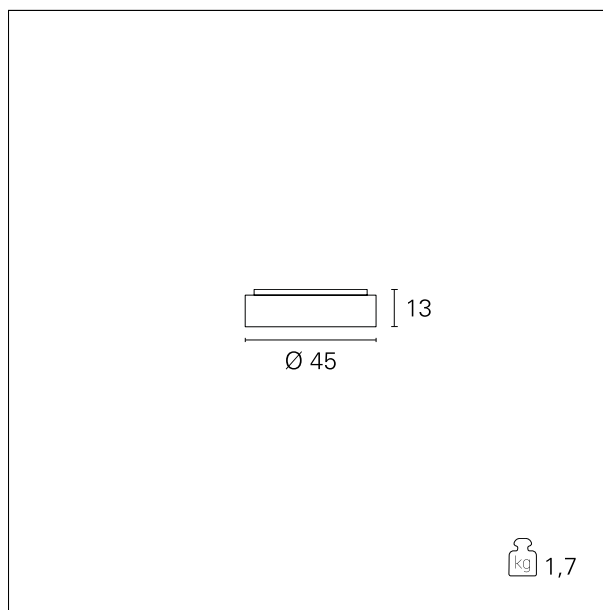

Hoop

PLA00134 - 32 W / 3000 K / CRI > 80

DESCRIPTION

Hoop is aluminium ceiling luminaire matt white painted, equipped with a diffusing screen in PMMA. It allows to obtain a soft and diffused light to illuminate indoor ambients comfortably and without harsh shadows. The driver is included in the fixture, it can be On/Off or dimmable multifunction 1...10 V, Push, DALI controlled, and feeds a highly efficient SMD LED source. Hoop is available in the ceiling version in different sizes and light emissions and is completed with the same suspension versions. Available in dimmable "wireless signal" Bluetooth versions for Pan Digital or Casambi mesh network.

Switch **On / Off**

PRODUCTS CHARACTERISTICS

installation type	ceiling lamps
material	Aluminum
Finish	Painted
Color	Bianco
Power	32 W
Lumen output - Direct emission	1920 lm
Lumen output - Full emission	1920 lm
Efficacy	\
Diameter	ø 45 cm.
net weight	1,6 kg.