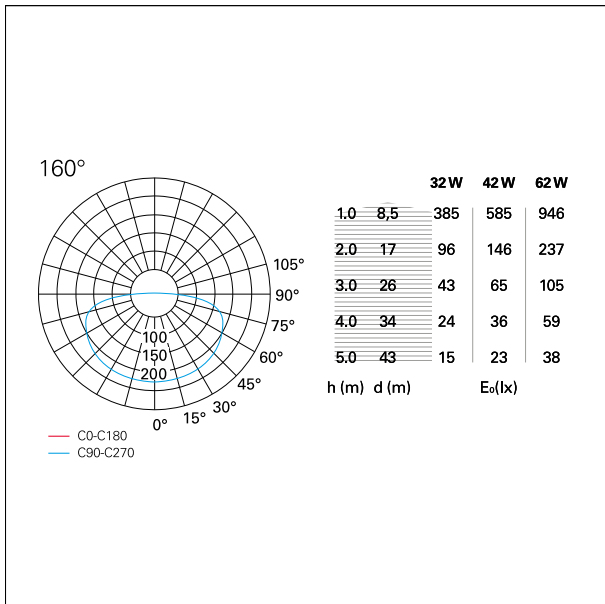

Switch **On / Off**

PRODUCTS CHARACTERISTICS

installation type	ceiling lamps
material	Aluminum
Finish	Painted
Color	Bianco
Power	32 W
Lumen output - Direct emission	1920 lm
Lumen output - Full emission	1920 lm
Efficacy	\
Diameter	ø 45 cm.
net weight	1,6 kg.

DRIVER CHARACTERISTICS

driver	On / Off
--------	-----------------

LIGHTING DETAILS

emission	Direct
optic	160°
UGR	\

Hoop

PLA00134 - 32 W / 3000 K / CRI > 80

PHOTOMETRIC

WARRANTY