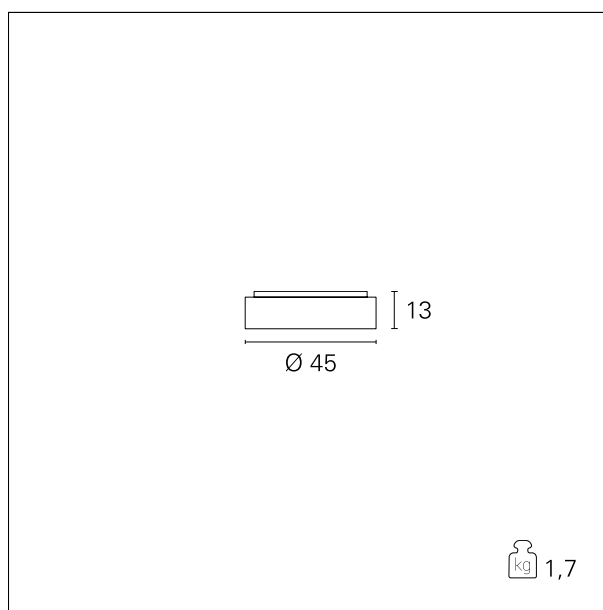

Hoop

PLA00134PD - 32 W / 3000 K / CRI > 80

DESCRIPTION

Hoop is aluminium ceiling luminaire matt white painted, equipped with a diffusing screen in PMMA. It allows to obtain a soft and diffused light to illuminate indoor ambients comfortably and without harsh shadows. The driver is included in the fixture, it can be On/Off or dimmable multifunction 1...10 V, Push, DALI controlled, and feeds a highly efficient SMD LED source. Hoop is available in the ceiling version in different sizes and light emissions and is completed with the same suspension versions. Available in dimmable "wireless signal" Bluetooth versions for Pan Digital or Casambi mesh network.

Switch

Pan Digital

PRODUCTS CHARACTERISTICS

installation type	Plafone
material	Alluminio
Finish	Verniciato
Color	Bianco
Power	32 W
Lumen output - Direct emission	1920 lm
Lumen output - Full emission	1920 lm
Efficacy	\
Diameter	ø 45 cm.
net weight	1,6 kg.