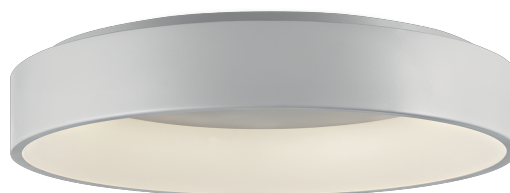

Hoop

PLA00134PD - 32 W / 3000 K / CRI > 80

DESCRIPTION

Hoop is aluminium ceiling luminaire matt white painted, equipped with a diffusing screen in PMMA. It allows to obtain a soft and diffused light to illuminate indoor ambients comfortably and without harsh shadows. The driver is included in the fixture, it can be On/Off or dimmable multifunction 1...10 V, Push, DALI controlled, and feeds a highly efficient SMD LED source. Hoop is available in the ceiling version in different sizes and light emissions and is completed with the same suspension versions. Available in dimmable "wireless signal" Bluetooth versions for Pan Digital or Casambi mesh network.

Switch

Pan Digital

PRODUCTS CHARACTERISTICS

installation type	Plafone
material	Alluminio
Finish	Verniciato
Color	Bianco
Power	32 W
Lumen output - Direct emission	1920 lm
Lumen output - Full emission	1920 lm
Efficacy	\
Diameter	ø 45 cm.
net weight	1,6 kg.

ELECTRICAL CHARACTERISTICS

feeding	220÷240 V
driver	Pan Digital
Insulation class	Classe I

MECHANICAL CHARACTERISTICS

product IP rate	IP20
-----------------	-------------

Hoop

PLA00134PD - 32 W / 3000 K / CRI > 80

ENERGY CLASSIFICATION

This luminaire contains built-in LED lamps.

The lamps cannot be changed in the luminaire.

LED SOURCE DETAILS

led source type	SMD Led
Light source connection	LED
Energy class	LED
Light temperature	3000 K
CRI	CRI > 80
SDCM	\