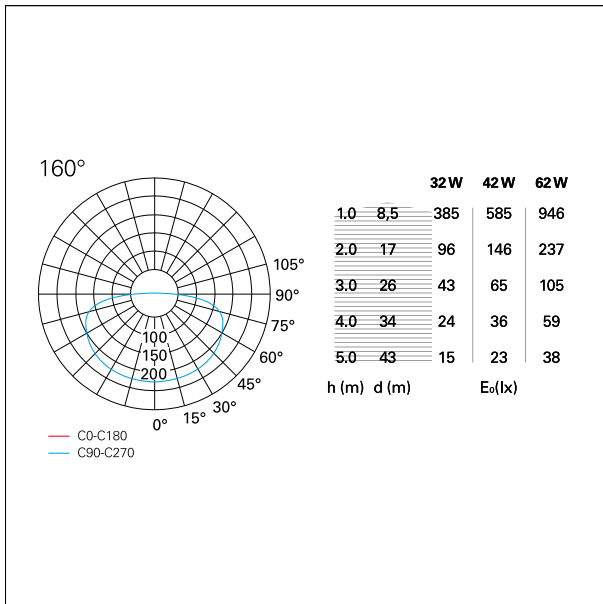

Switch

Pan Digital

PRODUCTS CHARACTERISTICS

installation type	Plafone
material	Alluminio
Finish	Verniciato
Color	Bianco
Power	32 W
Lumen output - Direct emission	1920 lm
Lumen output - Full emission	1920 lm
Efficacy	\
Diameter	ø 45 cm.
net weight	1,6 kg.

ENERGY CLASSIFICATION

This luminaire contains built-in LED lamps.

The lamps cannot be changed in the luminaire.

LED SOURCE DETAILS

led source type	SMD Led
Light source connection	LED
Energy class	LED
Light temperature	3000 K
CRI	CRI > 80
SDCM	\

DRIVER CHARACTERISTICS

driver	Pan Digital
--------	--------------------

LIGHTING DETAILS

emission	Diretta
optic	160°
UGR	\

Hoop

PLA00134PD - 32 W / 3000 K / CRI > 80

PHOTOMETRIC

WARRANTY