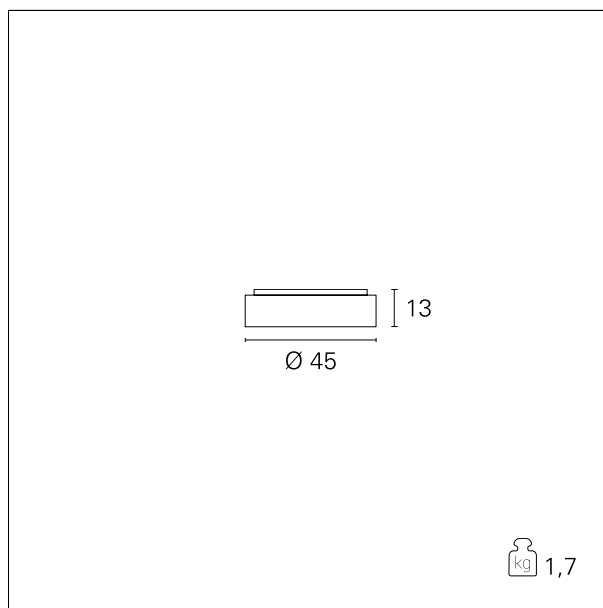

Hoop

PLA00134DA - 32 W / 3000 K / CRI > 80

DESCRIPTION

Hoop is aluminium ceiling luminaire matt white painted, equipped with a diffusing screen in PMMA. It allows to obtain a soft and diffused light to illuminate indoor ambients comfortably and without harsh shadows. The driver is included in the fixture, it can be On/Off or dimmable multifunction 1...10 V, Push, DALI controlled, and feeds a highly efficient SMD LED source. Hoop is available in the ceiling version in different sizes and light emissions and is completed with the same suspension versions. Available in dimmable "wireless signal" Bluetooth versions for Pan Digital or Casambi mesh network.

Switch 1...10 / Push / DALI

PRODUCTS CHARACTERISTICS

installation type	Plafone
material	Alluminio
Finish	Verniciato
Color	Bianco
Power	32 W
Lumen output - Direct emission	1920 lm
Lumen output - Full emission	1920 lm
Efficacy	\
Diameter	ø 45 cm.
net weight	1,6 kg.