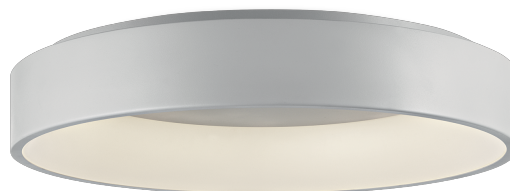

Hoop

PLA00134DA - 32 W / 3000 K / CRI > 80

DESCRIPTION

Hoop is aluminium ceiling luminaire matt white painted, equipped with a diffusing screen in PMMA. It allows to obtain a soft and diffused light to illuminate indoor ambients comfortably and without harsh shadows. The driver is included in the fixture, it can be On/Off or dimmable multifunction 1...10 V, Push, DALI controlled, and feeds a highly efficient SMD LED source. Hoop is available in the ceiling version in different sizes and light emissions and is completed with the same suspension versions. Available in dimmable "wireless signal" Bluetooth versions for Pan Digital or Casambi mesh network.

Switch 1...10 / Push / DALI

PRODUCTS CHARACTERISTICS

installation type	Plafone
material	Alluminio
Finish	Verniciato
Color	Bianco
Power	32 W
Lumen output - Direct emission	1920 lm
Lumen output - Full emission	1920 lm
Efficacy	\
Diameter	ø 45 cm.
net weight	1,6 kg.

ELECTRICAL CHARACTERISTICS

feeding	220÷240 V
driver	1...10 / Push / DALI
Insulation class	Classe I

MECHANICAL CHARACTERISTICS

product IP rate	IP20
-----------------	-------------

Hoop

PLA00134DA - 32 W / 3000 K / CRI > 80

ENERGY CLASSIFICATION

This luminaire contains built-in LED lamps.

The lamps cannot be changed in the luminaire.

LED SOURCE DETAILS

led source type	SMD Led
Light source connection	LED
Energy class	LED
Light temperature	3000 K
CRI	CRI > 80
SDCM	\