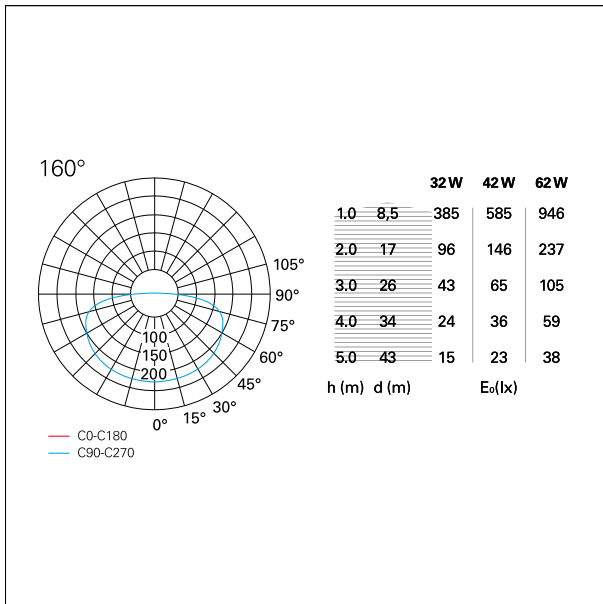

Switch 1...10 / Push / DALI

PRODUCTS CHARACTERISTICS

installation type	Plafone
material	Alluminio
Finish	Verniciato
Color	Bianco
Power	32 W
Lumen output - Direct emission	1920 lm
Lumen output - Full emission	1920 lm
Efficacy	\
Diameter	ø 45 cm.
net weight	1,6 kg.

ENERGY CLASSIFICATION

This luminaire contains built-in LED lamps.

The lamps cannot be changed in the luminaire.

LED SOURCE DETAILS

led source type	SMD Led
Light source connection	LED
Energy class	LED
Light temperature	3000 K
CRI	CRI > 80
SDCM	\

DRIVER CHARACTERISTICS

driver	1...10 / Push / DALI
--------	-----------------------------

LIGHTING DETAILS

emission	Diretta
optic	160°
UGR	\

Hoop

PLA00134DA - 32 W / 3000 K / CRI > 80

PHOTOMETRIC

WARRANTY