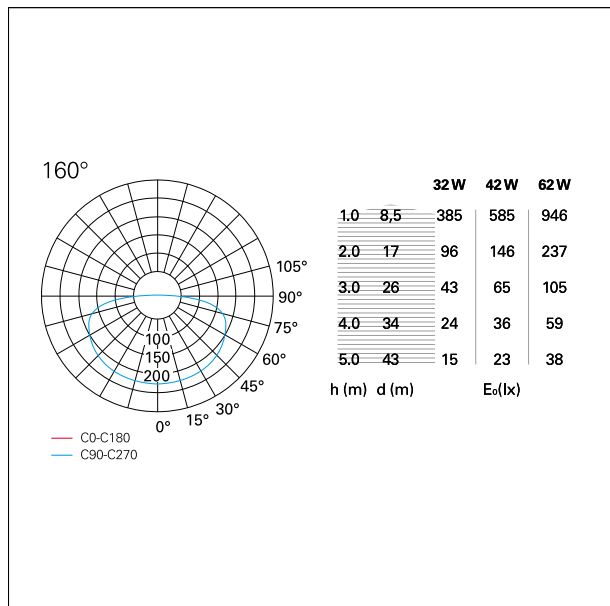

Switch

Casambi

PRODUCTS CHARACTERISTICS

installation type	Plafone
material	Alluminio
Finish	Verniciato
Color	Bianco
Power	32 W
Lumen output - Direct emission	1920 lm
Lumen output - Full emission	1920 lm
Efficacy	\
Diameter	ø 45 cm.
net weight	1,6 kg.

ENERGY CLASSIFICATION

This luminaire contains built-in LED lamps.

The lamps cannot be changed in the luminaire.

LED SOURCE DETAILS

led source type	SMD Led
Light source connection	LED
Energy class	LED
Light temperature	3000 K
CRI	CRI > 80
SDCM	\

DRIVER CHARACTERISTICS

driver	Casambi
--------	----------------

LIGHTING DETAILS

emission	Diretta
optic	160°
UGR	\

Hoop

PLA00134CA - 32 W / 3000 K / CRI > 80

PHOTOMETRIC

WARRANTY