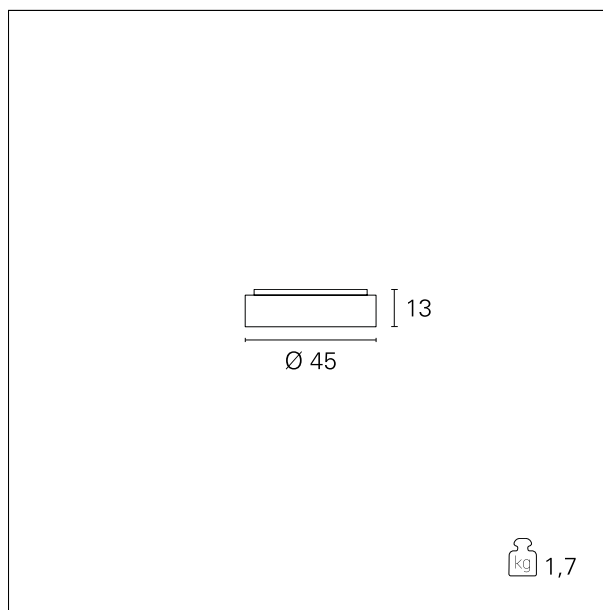

Hoop

PLA00134CA - 32 W / 3000 K / CRI > 80

DESCRIPTION

Hoop is aluminium ceiling luminaire matt white painted, equipped with a diffusing screen in PMMA. It allows to obtain a soft and diffused light to illuminate indoor ambients comfortably and without harsh shadows. The driver is included in the fixture, it can be On/Off or dimmable multifunction 1...10 V, Push, DALI controlled, and feeds a highly efficient SMD LED source. Hoop is available in the ceiling version in different sizes and light emissions and is completed with the same suspension versions. Available in dimmable "wireless signal" Bluetooth versions for Pan Digital or Casambi mesh network.

Switch

Casambi

PRODUCTS CHARACTERISTICS

installation type	Plafone
material	Alluminio
Finish	Verniciato
Color	Bianco
Power	32 W
Lumen output - Direct emission	1920 lm
Lumen output - Full emission	1920 lm
Efficacy	\
Diameter	ø 45 cm.
net weight	1,6 kg.