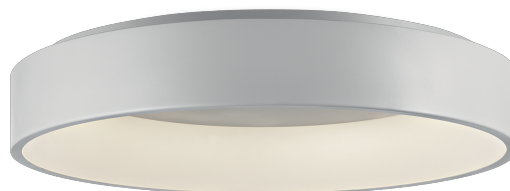

Hoop

PLA00134CA - 32 W / 3000 K / CRI > 80

DESCRIPTION

Hoop is aluminium ceiling luminaire matt white painted, equipped with a diffusing screen in PMMA. It allows to obtain a soft and diffused light to illuminate indoor ambients comfortably and without harsh shadows. The driver is included in the fixture, it can be On/Off or dimmable multifunction 1...10 V, Push, DALI controlled, and feeds a highly efficient SMD LED source. Hoop is available in the ceiling version in different sizes and light emissions and is completed with the same suspension versions. Available in dimmable "wireless signal" Bluetooth versions for Pan Digital or Casambi mesh network.

Switch

Casambi

PRODUCTS CHARACTERISTICS

installation type	Plafone
material	Alluminio
Finish	Verniciato
Color	Bianco
Power	32 W
Lumen output - Direct emission	1920 lm
Lumen output - Full emission	1920 lm
Efficacy	\
Diameter	ø 45 cm.
net weight	1,6 kg.

ELECTRICAL CHARACTERISTICS

feeding	220÷240 V
driver	Casambi
Insulation class	Classe I

MECHANICAL CHARACTERISTICS

product IP rate	IP20
-----------------	-------------

Hoop

PLA00134CA - 32 W / 3000 K / CRI > 80

ENERGY CLASSIFICATION

This luminaire contains built-in LED lamps.

The lamps cannot be changed in the luminaire.

LED SOURCE DETAILS

led source type	SMD Led
Light source connection	LED
Energy class	LED
Light temperature	3000 K
CRI	CRI > 80
SDCM	\