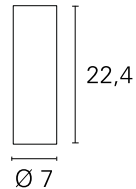

Switch

On:Off

PRODUCTS CHARACTERISTICS

installation type	Wall Mounting
material	Aluminum
Color	White
Power	2x max. 35 W
net weight	0,80 kg.

Uplight / Downlight

 0.8

ELECTRICAL CHARACTERISTICS

feeding	220÷240 V
driver	On:Off
Insulation class	Class I

MECHANICAL CHARACTERISTICS

product IP rate	IP20
-----------------	-------------

Tube

PAR10002 - 2x max. 35 W

LED SOURCE DETAILS

led source type	LED
Light source connection	GU10

DRIVER CHARACTERISTICS

driver	On=Off
--------	---------------