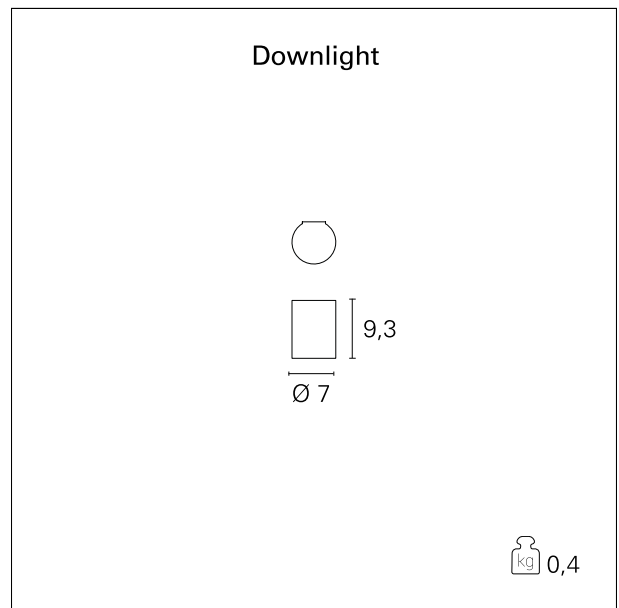

Tube

PAR10000 - max. 35 W

DESCRIPTION

Wall mounted fixture. White smooth plaster body externally paintable. Diffusing screen and anti-glare front. Equipped with GU10 socket. One-way or two-way emission for grazing light effects on the wall.

Switch

On:Off

PRODUCTS CHARACTERISTICS

installation type
material
Color
Power
net weight

Wall Mounting
Aluminum
White
max. 35 W
0,40 kg.

ELECTRICAL CHARACTERISTICS

feeding
driver
Insulation class

220÷240 V
On:Off
Class I

MECHANICAL CHARACTERISTICS

product IP rate

IP20

Tube

PAR10000 - max. 35 W

LED SOURCE DETAILS

led source type	LED
Light source connection	GU10

DRIVER CHARACTERISTICS