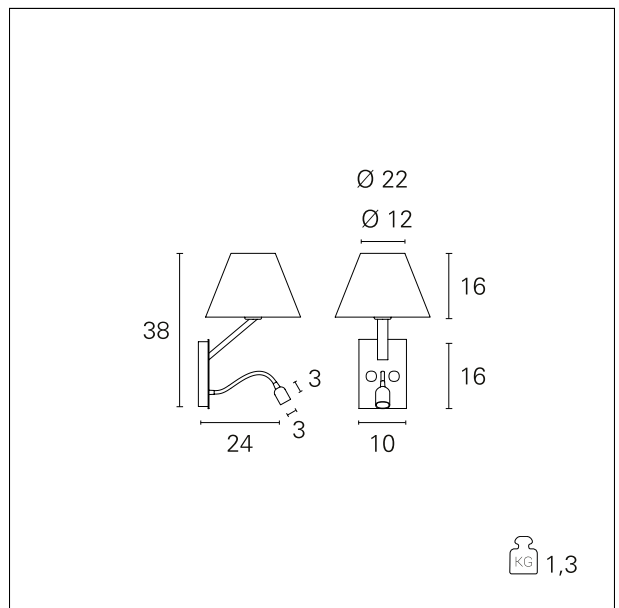

Jazz

PAR091 - max. 15 W

DESCRIPTION

Wall luminaire. Fabric shade. Chrome body. For E27 light bulb or LED equivalent. For diffused light effects. Bulb not included. ON/OFF on the base with separate switch-ons. Complete with adjustable 30° spot mounted on a flexible arm equipped with LED source and driver integrated in the body of the device.

Switch

On+Off

PRODUCTS CHARACTERISTICS

installation type
material
Color
Power
net weight

Wall Mounting
Fabric / Metal
Chrome / White
max. 15 W
1,3 kg.

ELECTRICAL CHARACTERISTICS

feeding
driver
Insulation class

220÷240 V
On+Off
Class I

MECHANICAL CHARACTERISTICS

product IP rate

IP20

Jazz

PAR091 - max. 15 W

LED SOURCE DETAILS

led source type	LED / FBT
Light source connection	E27