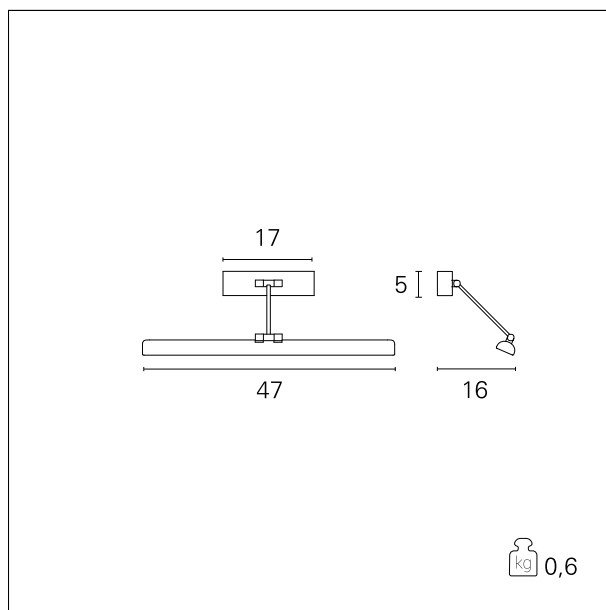

#### DESCRIPTION

**Wall luminaire. Adjustable metal body. Chrome finish. High efficiency LED light source. For direct lighting of paintings. Electronic driver integrated in the fixture.**

Switch

**On:Off**

#### PRODUCTS CHARACTERISTICS

installation type  
material  
Color  
Power  
Lumen output - Full emission  
net weight

**Wall Mounting**  
**Metal**  
**Chrome**  
**8 W**  
**510 lm**  
**0,60 kg.**