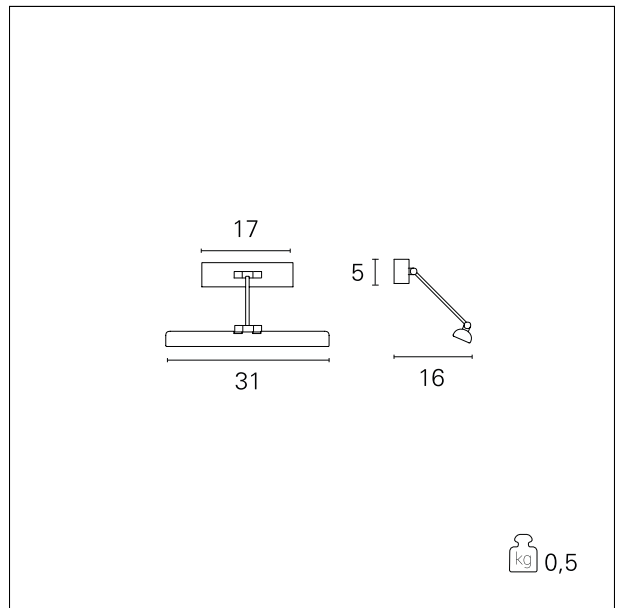

#### DESCRIPTION

**Wall luminaire. Adjustable metal body. Chrome finish. High efficiency LED light source. For direct lighting of paintings. Electronic driver integrated in the fixture.**

Switch

**On:Off**

#### PRODUCTS CHARACTERISTICS

installation type  
material  
Color  
Power  
Lumen output - Full emission  
net weight

**Wall Mounting**  
**Metal**  
**Chrome**  
**5 W**  
**320 lm**  
**0,50 kg.**