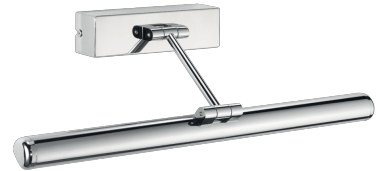

#### DESCRIPTION

**Wall luminaire. Adjustable metal body. Chrome finish. High efficiency LED light source. For direct lighting of paintings. Electronic driver integrated in the fixture.**

Switch

**On:Off**

#### PRODUCTS CHARACTERISTICS

installation type  
material  
Color  
Power  
Lumen output - Full emission  
net weight

**Wall Mounting**  
**Metal**  
**Chrome**  
**5 W**  
**320 lm**  
**0,50 kg.**