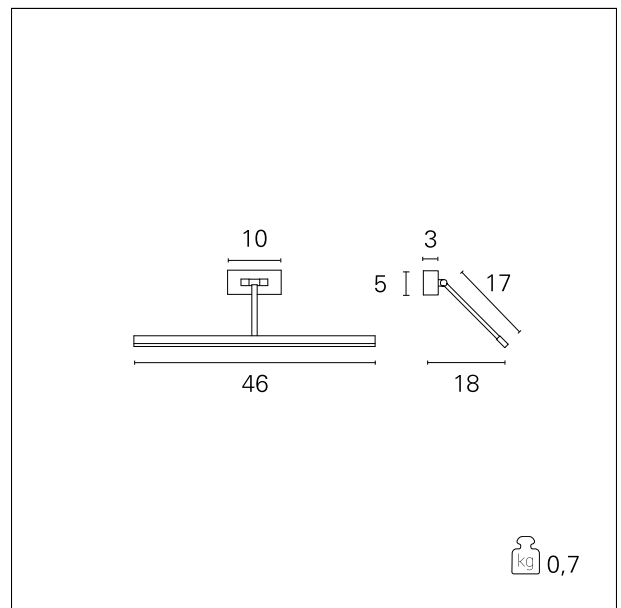

Giuly

PAR00227 - 7 W / 3000 K / CRI > 80

DESCRIPTION

Wall luminaire. Adjustable metal body. Chrome finish. High efficiency LED light source. For direct lighting of paintings. Electronic driver integrated in the fixture.

Switch

On:Off

PRODUCTS CHARACTERISTICS

installation type
material
Color
Power
Lumen output - Full emission
net weight

Wall Mounting
Metal
Chrome
7 W
560 lm
0,70 kg.

ELECTRICAL CHARACTERISTICS

feeding
driver
Insulation class

220÷240 V
On:Off
Class I

MECHANICAL CHARACTERISTICS

product IP rate

IP20

Giuly

PAR00227 - 7 W / 3000 K / CRI > 80

LED SOURCE DETAILS

led source type	SMD Led
Light source connection	LED
Light temperature	3000 K
CRI	CRI > 80