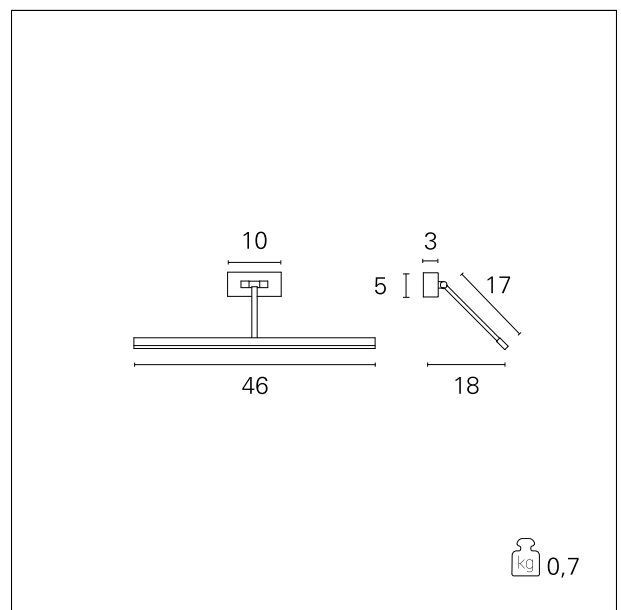

Giuly

PAR00226 - 5 W / 3000 K / CRI > 80

DESCRIPTION

Wall luminaire. Adjustable metal body. Chrome finish. High efficiency LED light source. For direct lighting of paintings. Electronic driver integrated in the fixture.

Switch

On:Off

PRODUCTS CHARACTERISTICS

installation type
material
Color
Power
Lumen output - Full emission
net weight

Wall Mounting
Metal
Chrome
5 W
400 lm
0,60 kg.

ELECTRICAL CHARACTERISTICS

feeding
driver
Insulation class