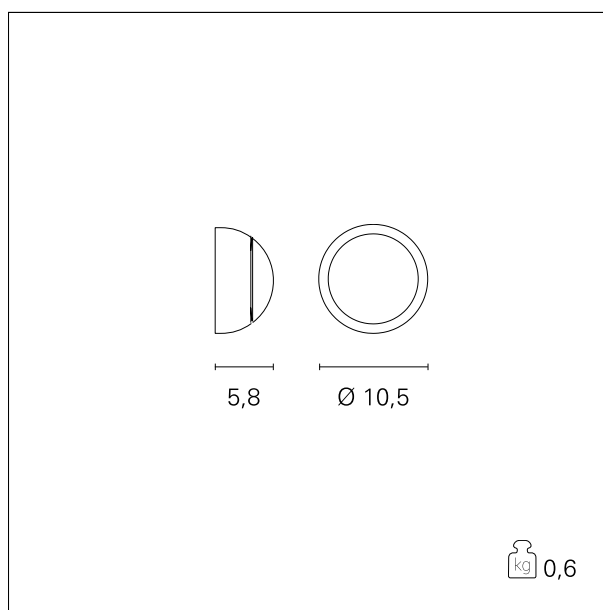

Eclis

PAR00075 - 4 W / 3000 K / CRI > 80

DESCRIPTION

Wall-mounted luminaire with IP54 protection degree. Made with painted aluminium body and plastic screen. It is equipped with a high efficiency CoB LED source and integrated driver. The device is equipped with a swivel head which, by rotating on the horizontal axis, allows you to create personalized light effects on the wall.

Switch

On+Off

PRODUCTS CHARACTERISTICS

installation type
material
Finish
Color
Power
Lumen output - Full emission
net weight

Wall Mounting
Aluminum
Painted
White
4 W
250 lm
0,60 kg.

ELECTRICAL CHARACTERISTICS