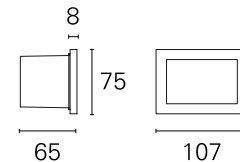

Fast

INC59011 - orizzontale diffondente - 3,6 W / 3000 K / CRI > 80

DESCRIPTION

FAST wall-mounted pathway luminaires allow you to illuminate paths with comfortable, glare-free light. All versions are IP65 and can be installed both indoors and outdoors. Always with driver included, Fast is available in different configurations: with asymmetrical optics for direct floor lighting, or with diffusing optics for generally soft light; among these, the "no frame" version is complete with frosted glass mounted on a hidden frame. All 3.6 W versions can be installed directly in the standard 503 box to optimize the system solutions; the aesthetic plates are made of die-cast aluminum, painted in white and gray.

Switch

On:Off

PRODUCTS CHARACTERISTICS

installation type	Wall Recessed
material	Aluminum die casting
Color	Gray
Power	3,6 W
Lumen output - Full emission	40 lm
net weight	0,30 kg.

Horizontal diffuser

 0,30

ELECTRICAL CHARACTERISTICS

DRIVER CHARACTERISTICS

driver	On:Off
--------	---------------

LIGHTING DETAILS

emission	Direct
optic	150°
Beam angle - direct	120°

PHOTOMETRIC