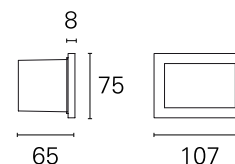

Fast

INC59010 - orizzontale diffondente - 3,6 W / 3000 K / CRI > 80

DESCRIPTION

FAST wall-mounted pathway luminaires allow you to illuminate paths with comfortable, glare-free light. All versions are IP65 and can be installed both indoors and outdoors. Always with driver included, Fast is available in different configurations: with asymmetrical optics for direct floor lighting, or with diffusing optics for generally soft light; among these, the "no frame" version is complete with frosted glass mounted on a hidden frame. All 3.6 W versions can be installed directly in the standard 503 box to optimize the system solutions; the aesthetic plates are made of die-cast aluminum, painted in white and gray.

Switch

On:Off

PRODUCTS CHARACTERISTICS

installation type	Wall Recessed
material	Aluminum die casting
Color	White
Power	3,6 W
Lumen output - Full emission	40 lm
net weight	0,30 kg.

Horizontal diffuser

 0,30