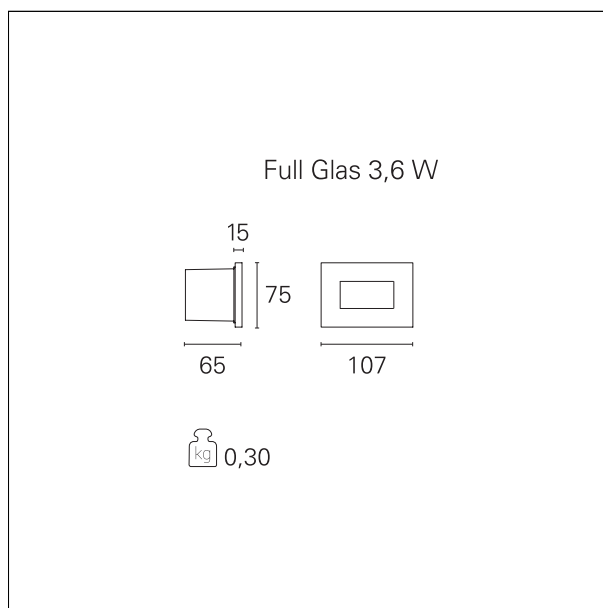

Fast

INC59006 - orizzontale no frame - 3,6 W / 3000 K / CRI > 80

DESCRIPTION

FAST wall-mounted pathway luminaires allow you to illuminate paths with comfortable, glare-free light. All versions are IP65 and can be installed both indoors and outdoors. Always with driver included, Fast is available in different configurations: with asymmetrical optics for direct floor lighting, or with diffusing optics for generally soft light; among these, the "no frame" version is complete with frosted glass mounted on a hidden frame. All 3.6 W versions can be installed directly in the standard 503 box to optimize the system solutions; the aesthetic plates are made of die-cast aluminum, painted in white and gray.

Switch

On:Off

PRODUCTS CHARACTERISTICS

installation type	Wall Recessed
material	Aluminum die casting
Color	White
Power	3,6 W
Lumen output - Full emission	40 lm
net weight	0,30 kg.

ELECTRICAL CHARACTERISTICS