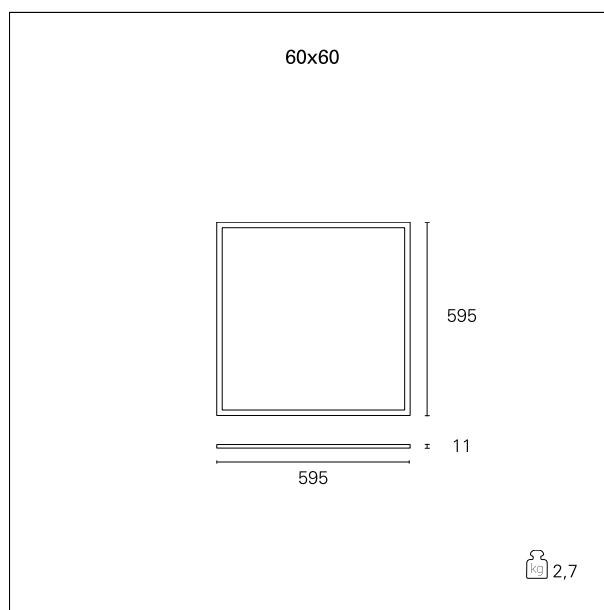

Led Panel Tunable

INC56542PD - 60 x 60 cm. - 36 W - 2800÷6500 K / 2800 K ÷ 6500 K / CRI > 80

DESCRIPTION

Tunable technology is capable of recreating the cyclical nature of natural light and dynamically illuminates the surroundings so that the intensities and colour temperatures vary over time, to ensure maximum visual and physiological comfort for the inhabitants.

Switch

Pan Digital

PRODUCTS CHARACTERISTICS

installation type	Light Panels
material	Extruded aluminum
Color	White
Power	36 W
Lumen output - Full emission	3300 ÷ 4000 lm
Dimensions	60 x 60 cm.
net weight	3 kg.

DRIVER CHARACTERISTICS

driver	Pan Digital
--------	--------------------

LIGHTING DETAILS

Beam angle - direct	120°
UGR	≤ 19

PHOTOMETRIC

Led Panel Tunable

INC56542PD - 60 x 60 cm. - 36 W - 2800÷6500 K / 2800 K ÷ 6500 K / CRI > 80