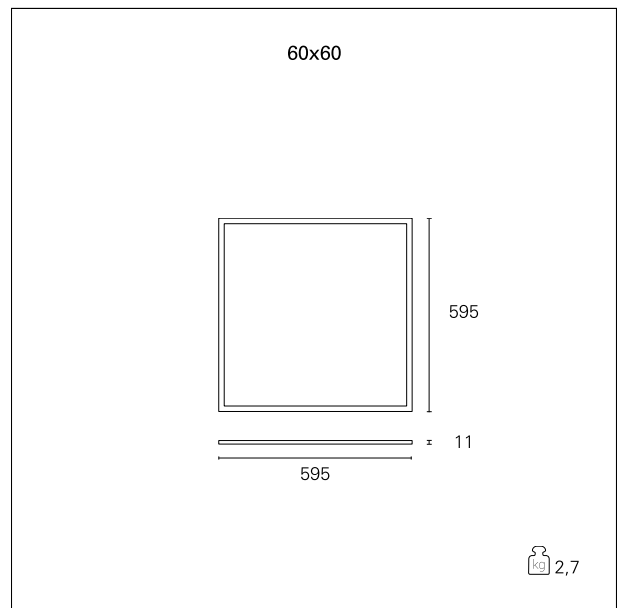

Led Panel Tunable

INC56542CA - 60 x 60 cm. - 36 W - 2800÷6500 K / 2800 K ÷ 6500 K / CRI > 80

DESCRIPTION

Tunable technology is capable of recreating the cyclical nature of natural light and dynamically illuminates the surroundings so that the intensities and colour temperatures vary over time, to ensure maximum visual and physiological comfort for the inhabitants.

Switch

Casambi

PRODUCTS CHARACTERISTICS

installation type	Light Panels
material	Extruded aluminum
Color	White
Power	36 W
Lumen output - Full emission	3300 ÷ 4000 lm
Dimensions	60 x 60 cm.
net weight	3 kg.

DRIVER CHARACTERISTICS

driver	Casambi
--------	----------------

LIGHTING DETAILS

Beam angle - direct	120°
UGR	≤ 19

PHOTOMETRIC

Led Panel Tunable

INC56542CA - 60 x 60 cm. - 36 W - 2800÷6500 K / 2800 K ÷ 6500 K / CRI > 80