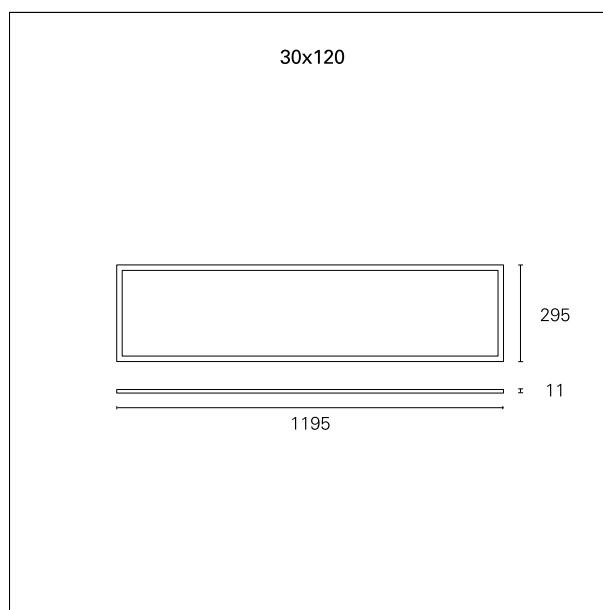

Led Panel Smart

INC56528 - 30 x 120 cm. - 36 W - 3000 K / 3000 K / CRI > 90

DESCRIPTION

The Led Panel Smart line is offered in a wide range of versions, in terms of output, colour temperatures and power supplies. All versions are characterized by enhanced luminous emission control to ensure maximum visual comfort, with a UGR value < 19 and the complete absence of flicker.

Switch **1...10 / Push / DALI**

PRODUCTS CHARACTERISTICS

installation type	Light Panels
material	Extruded aluminum
Color	White
Power	36 W
Lumen output - Full emission	3700 lm
Efficacy	103 lm/W
Dimensions	30 x 120 cm.
net weight	2,9 kg.

ELECTRICAL CHARACTERISTICS

feeding	220÷240 V
driver	1...10 / Push / DALI
Insulation class	Class II

MECHANICAL CHARACTERISTICS

product IP rate	IP40
IK	IK03

Led Panel Smart

INC56528 - 30 x 120 cm. - 36 W - 3000 K / 3000 K / CRI > 90

LIGHTING DETAILS

Beam angle - direct	120°
UGR	≤ 19

PHOTOMETRIC