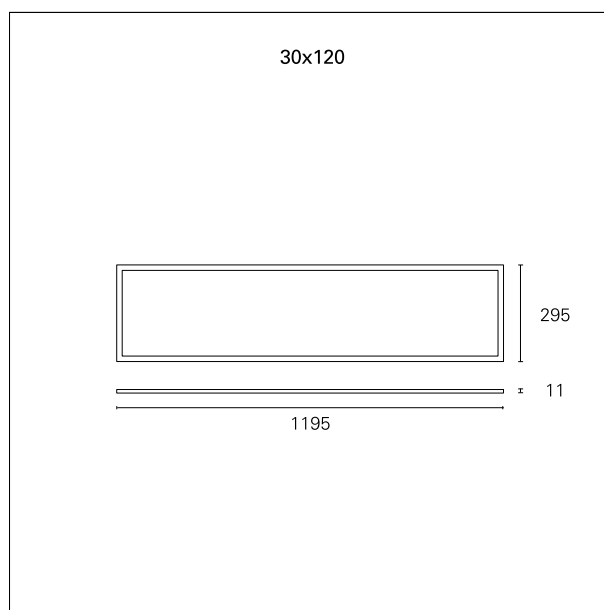

Led Panel Smart

INC56527 - 30 x 120 cm. - 36 W - 3000 K / 3000 K / CRI > 90

DESCRIPTION

The Led Panel Smart line is offered in a wide range of versions, in terms of output, colour temperatures and power supplies. All versions are characterized by enhanced luminous emission control to ensure maximum visual comfort, with a UGR value < 19 and the complete absence of flicker.

Switch

On:Off

PRODUCTS CHARACTERISTICS

installation type	Light Panels
material	Extruded aluminum
Color	White
Power	36 W
Lumen output - Full emission	3700 lm
Efficacy	103 lm/W
Dimensions	30 x 120 cm.
net weight	2,9 kg.

ELECTRICAL CHARACTERISTICS

feeding	220÷240 V
driver	On:Off
Insulation class	Class II

MECHANICAL CHARACTERISTICS

product IP rate	IP40
IK	IK03

Led Panel Smart

INC56527 - 30 x 120 cm. - 36 W - 3000 K / 3000 K / CRI > 90

LIGHTING DETAILS

Beam angle - direct	120°
UGR	≤ 19

PHOTOMETRIC