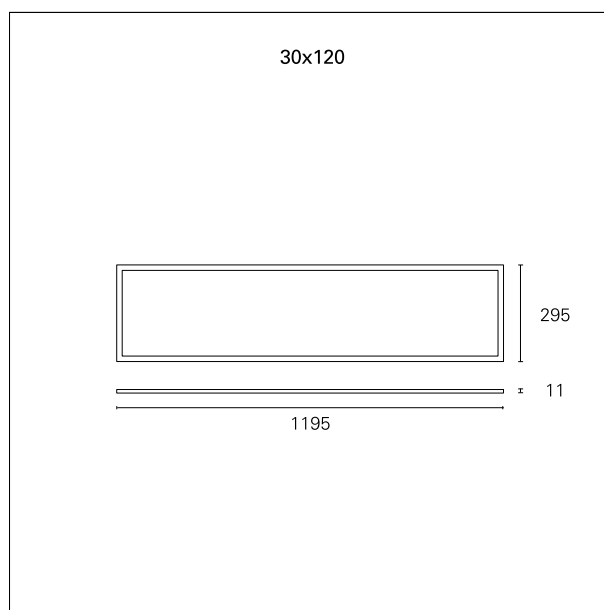

Led Panel Smart

INC56524 - 30 x 120 cm. - 36 W - 4000 K / 4000 K / CRI > 90

DESCRIPTION

The Led Panel Smart line is offered in a wide range of versions, in terms of output, colour temperatures and power supplies. All versions are characterized by enhanced luminous emission control to ensure maximum visual comfort, with a UGR value < 19 and the complete absence of flicker.

Switch

On:Off

PRODUCTS CHARACTERISTICS

installation type	Light Panels
material	Extruded aluminum
Color	White
Power	36 W
Lumen output - Full emission	3970 lm
Efficacy	110 lm/W
Dimensions	30 x 120 cm.
net weight	2,9 kg.

ELECTRICAL CHARACTERISTICS

feeding	220÷240 V
driver	On:Off
Insulation class	Class II

MECHANICAL CHARACTERISTICS

product IP rate	IP40
IK	IK03

Led Panel Smart

INC56524 - 30 x 120 cm. - 36 W - 4000 K / 4000 K / CRI > 90

LIGHTING DETAILS

Beam angle - direct	120°
UGR	≤ 19

PHOTOMETRIC