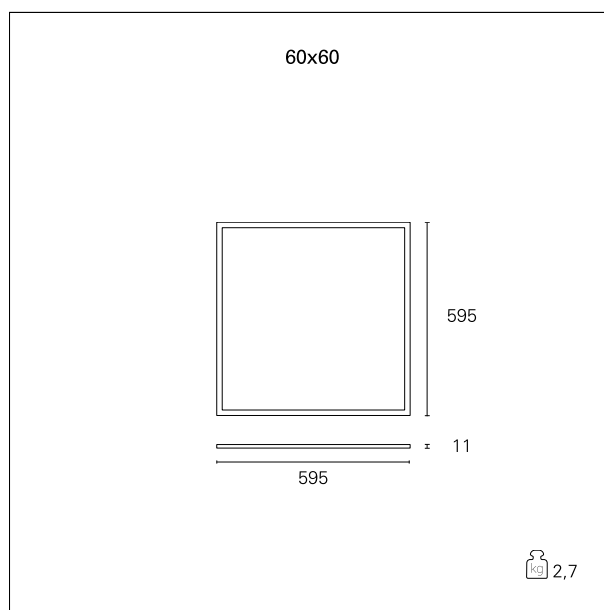

Led Panel Smart

INC56504 - 60 x 60 cm. - 36 W - 3000 K / 3000 K / CRI > 90

DESCRIPTION

The Led Panel Smart line is offered in a wide range of versions, in terms of output, colour temperatures and power supplies. All versions are characterized by enhanced luminous emission control to ensure maximum visual comfort, with a UGR value < 19 and the complete absence of flicker.

Switch **1...10 / Push / DALI**

PRODUCTS CHARACTERISTICS

installation type	Light Panels
material	Extruded aluminum
Color	White
Power	36 W
Lumen output - Full emission	3260 lm
Efficacy	91 lm/W
Dimensions	60 x 60 cm.
net weight	2,8 kg.

ELECTRICAL CHARACTERISTICS

feeding	220÷240 V
driver	1...10 / Push / DALI
Insulation class	Class II

MECHANICAL CHARACTERISTICS

product IP rate	IP40
IK	IK03

Led Panel Smart

INC56504 - 60 x 60 cm. - 36 W - 3000 K / 3000 K / CRI > 90

LIGHTING DETAILS

Beam angle - direct	120°
UGR	≤ 19

PHOTOMETRIC