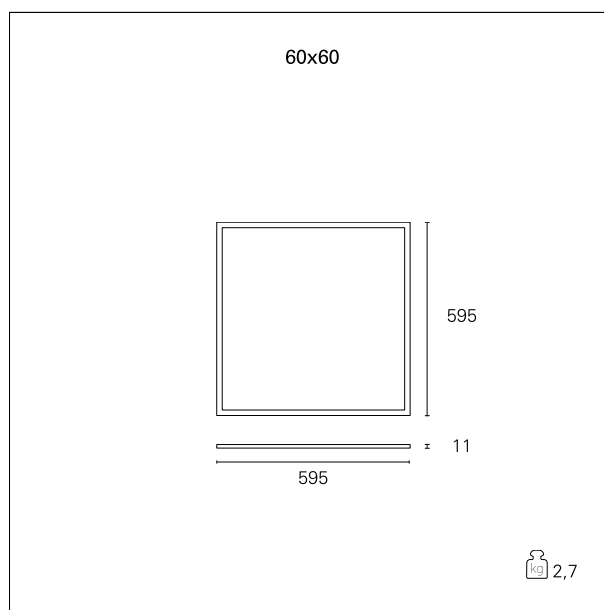

Led Panel Smart

INC56503 - 60 x 60 cm. - 36 W - 3000 K / 3000 K / CRI > 90

DESCRIPTION

The Led Panel Smart line is offered in a wide range of versions, in terms of output, colour temperatures and power supplies. All versions are characterized by enhanced luminous emission control to ensure maximum visual comfort, with a UGR value < 19 and the complete absence of flicker.

Switch

On÷Off

PRODUCTS CHARACTERISTICS

installation type	Light Panels
material	Extruded aluminum
Color	White
Power	36 W
Lumen output - Full emission	3260 lm
Efficacy	91 lm/W
Dimensions	60 x 60 cm.
net weight	2,8 kg.

ELECTRICAL CHARACTERISTICS

feeding	220÷240 V
driver	On÷Off
Insulation class	Class II

MECHANICAL CHARACTERISTICS

product IP rate	IP40
IK	IK03

Led Panel Smart

INC56503 - 60 x 60 cm. - 36 W - 3000 K / 3000 K / CRI > 90

LIGHTING DETAILS

Beam angle - direct	120°
UGR	≤ 19

PHOTOMETRIC