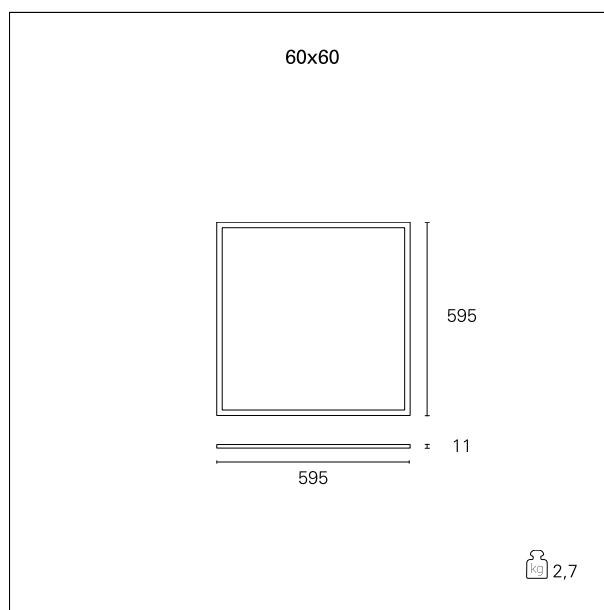

Led Panel Smart

INC56500 - 60 x 60 cm. - 36 W - 4000 K / 4000 K / CRI > 90

DESCRIPTION

The Led Panel Smart line is offered in a wide range of versions, in terms of output, colour temperatures and power supplies. All versions are characterized by enhanced luminous emission control to ensure maximum visual comfort, with a UGR value < 19 and the complete absence of flicker.

Switch

On÷Off

PRODUCTS CHARACTERISTICS

installation type	Light Panels
material	Extruded aluminum
Color	White
Power	36 W
Lumen output - Full emission	3720 lm
Efficacy	103 lm/W
Dimensions	60 x 60 cm.
net weight	2,8 kg.

ELECTRICAL CHARACTERISTICS

feeding	220÷240 V
driver	On÷Off
Insulation class	Class II

MECHANICAL CHARACTERISTICS

product IP rate	IP40
IK	IK03

Led Panel Smart

INC56500 - 60 x 60 cm. - 36 W - 4000 K / 4000 K / CRI > 90

LIGHTING DETAILS

Beam angle - direct	120°
UGR	≤ 19

PHOTOMETRIC