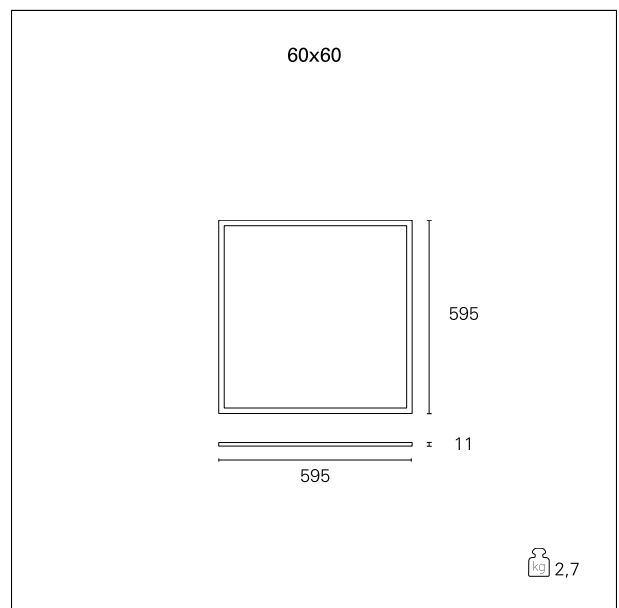

Led Panel High Protection

INC56442 - 60 x 60 cm. - 36 W - 3000 K / 3000 K / CRI > 80

DESCRIPTION

Led Panel High Protection completes the Smart line with version IP65, which is suitable for both the lower and upper parts of the unit, making it suitable for all indoor installations where a high degree of waterproofing and clearness of lights is required.

Switch

On÷Off

PRODUCTS CHARACTERISTICS

installation type	Light Panels
material	Extruded aluminum
Color	White
Power	36 W
Lumen output - Full emission	3400 lm
Efficacy	94 lm/W
Dimensions	60 x 60 cm.
net weight	3,5 kg.

ELECTRICAL CHARACTERISTICS

feeding	220÷240 V
driver	On÷Off
Insulation class	Class II

MECHANICAL CHARACTERISTICS

product IP rate	IP65
IK	IK06

Led Panel High Protection

INC56442 - 60 x 60 cm. - 36 W - 3000 K / 3000 K / CRI > 80

DRIVER CHARACTERISTICS

driver	On+Off
--------	---------------

LIGHTING DETAILS

Beam angle - direct	120°
UGR	≤ 19

PHOTOMETRIC

Led Panel High Protection

INC56442 - 60 x 60 cm. - 36 W - 3000 K / 3000 K / CRI > 80