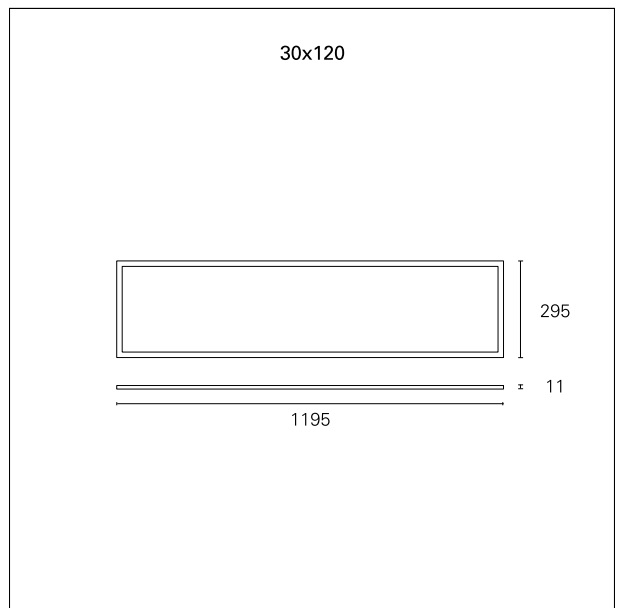

Led Panel Microprismatic

INC56247 - 30 x 120 cm. - 36 W - 4000 K / 4000 K / CRI > 80

DESCRIPTION

Micro prismatic Led Panel is fitted with the latest "Glareless" panel, which consists of a special prismatic 3 layer screens that harvests 20% more of the flux emitted and reduces glare, ensuring that a UGR value < 17. Optimal visual comfort and no flickering make Panel Led devices suitable for the lighting of environments dedicated to working activities where monitors and laptops are used.

Switch

On+Off

PRODUCTS CHARACTERISTICS

installation type	Light Panels
material	Extruded aluminum
Color	White
Power	36 W
Lumen output - Full emission	3960 lm
Efficacy	110 lm/W
Dimensions	30 x 120 cm.
net weight	2,9 kg.

ELECTRICAL CHARACTERISTICS

feeding	220÷240 V
driver	On+Off
Insulation class	Class II

MECHANICAL CHARACTERISTICS

product IP rate	IP40
IK	IK03

Led Panel Microprismatic

INC56247 - 30 x 120 cm. - 36 W - 4000 K / 4000 K / CRI > 80

DRIVER CHARACTERISTICS

driver	On+Off
--------	---------------

LIGHTING DETAILS

Beam angle - direct	75°
UGR	≤ 17

PHOTOMETRIC

Led Panel Microprismatic

INC56247 - 30 x 120 cm. - 36 W - 4000 K / 4000 K / CRI > 80