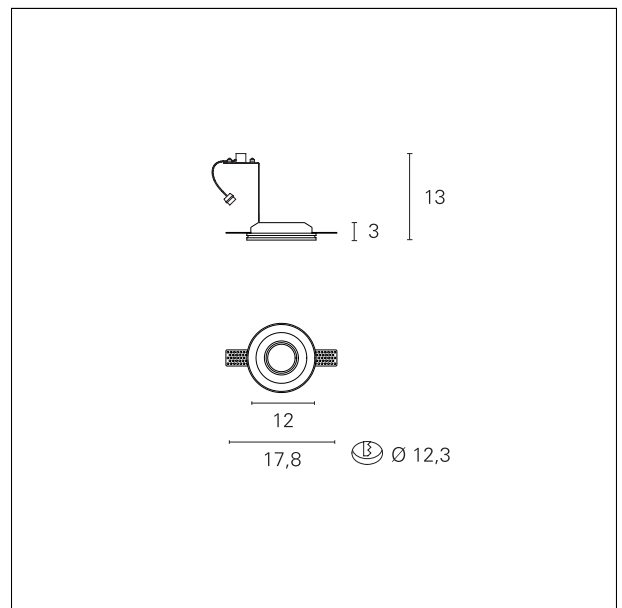

Plaster 11

INC1518 - max. 35 W

DESCRIPTION

Plaster recessed downlight complete with GU10 lamp holder for 220 / 230V LED bulb. Ideal for functional and easy installations. Bulb is not included with the product.

PRODUCTS CHARACTERISTICS

installation type	trimless recessed
material	Chalk
Finish	Smoothed
Color	White
Power	max. 35 W
Dimensions	ø 120 mm.
net weight	0,40 kg.

ELECTRICAL CHARACTERISTICS

feeding	220÷240 V
driver	On:Off
Insulation class	Class II

MECHANICAL CHARACTERISTICS

product IP rate	IP20
-----------------	-------------

Plaster 11

INC1518 - max. 35 W

HOLE RECESS DIMENSIONS

hole recess diameter **ø 123 mm.**

LED SOURCE DETAILS

led source type **LED / HAGS**
Light source connection **GU10**