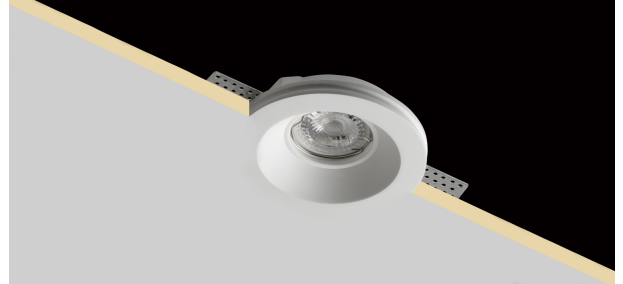

Plaster 11

INC1518 - max. 35 W

DESCRIPTION

Plaster recessed downlight complete with GU10 lamp holder for 220 / 230V LED bulb. Ideal for functional and easy installations. Bulb is not included with the product.

PRODUCTS CHARACTERISTICS

installation type	trimless recessed
material	Chalk
Finish	Smoothed
Color	White
Power	max. 35 W
Dimensions	ø 120 mm.
net weight	0,40 kg.

ELECTRICAL CHARACTERISTICS

feeding	220÷240 V
driver	On:Off
Insulation class	Class II

MECHANICAL CHARACTERISTICS

product IP rate	IP20
-----------------	-------------

Plaster 11

INC1518 - max. 35 W

HOLE RECESS DIMENSIONS

hole recess diameter **ø 123 mm.**

LED SOURCE DETAILS

led source type **LED / HAGS**
Light source connection **GU10**