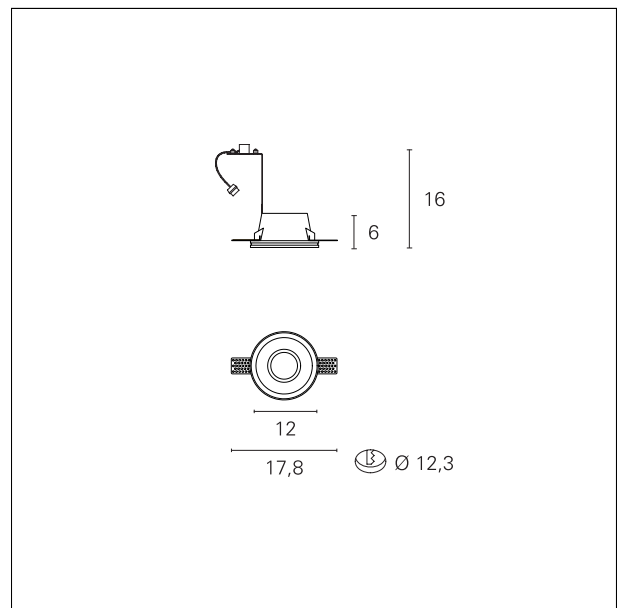

### Plaster 10

INC1508 - max. 35 W

#### DESCRIPTION

Plaster recessed downlight with GU10 lampholder set back.  
Product is complete with GU10 lamp holder for 220 / 230V LED bulb. Ideal for functional and easy installations. Bulb is not included with the product.

#### PRODUCTS CHARACTERISTICS

installation type	<b>trimless recessed</b>
material	<b>Chalk</b>
Finish	<b>Smoothed</b>
Color	<b>White</b>
Power	<b>max. 35 W</b>
Dimensions	<b>ø 120 mm.</b>
net weight	<b>0,40 kg.</b>

#### HOLE RECESS DIMENSIONS

---

hole recess diameter **ø 123 mm.**