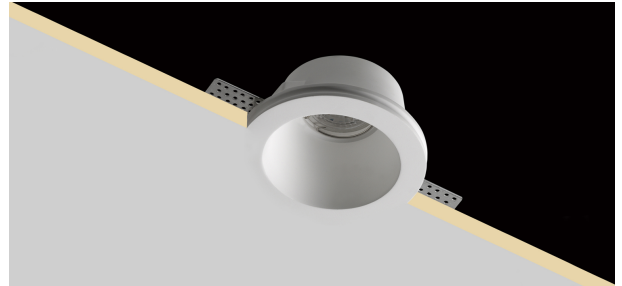

### Plaster 10

INC1508 - max. 35 W

#### DESCRIPTION

Plaster recessed downlight with GU10 lampholder set back.  
Product is complete with GU10 lamp holder for 220 / 230V LED bulb. Ideal for functional and easy installations. Bulb is not included with the product.

#### PRODUCTS CHARACTERISTICS

installation type	<b>trimless recessed</b>
material	<b>Chalk</b>
Finish	<b>Smoothed</b>
Color	<b>White</b>
Power	<b>max. 35 W</b>
Dimensions	<b>ø 120 mm.</b>
net weight	<b>0,40 kg.</b>