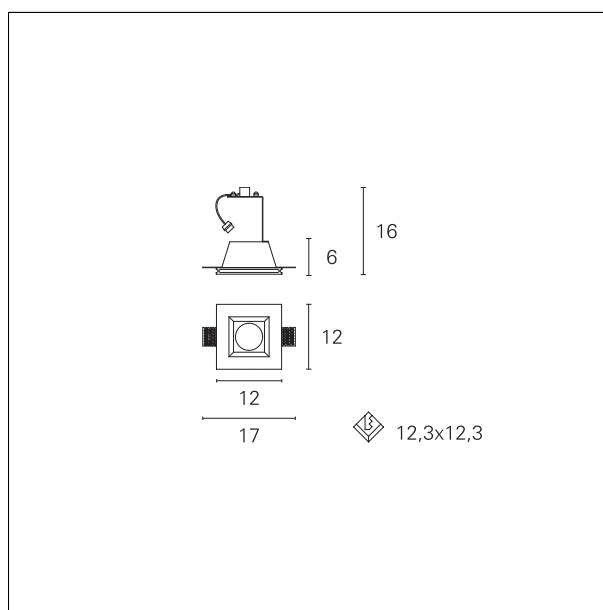

Plaster 3

INC1501 - 1x Spot - max. 35 W

DESCRIPTION

Plaster recessed downlight with GU10 lampholder set back.
Product is complete with GU10 lamp holder for 220 / 230V LED bulb. Ideal for functional and easy installations. **Bulb is not included with the product.**

PRODUCTS CHARACTERISTICS

installation type	trimless recessed
material	Chalk
Finish	Smoothed
Color	White
Power	max. 35 W
Dimensions	120 x 120 mm.
net weight	0,70 kg.

ELECTRICAL CHARACTERISTICS

feeding	220÷240 V
driver	On÷Off
Insulation class	Class II

MECHANICAL CHARACTERISTICS

product IP rate	IP20
-----------------	-------------

Plaster 3

INC1501 - 1x Spot - max. 35 W

HOLE RECESS DIMENSIONS

a x b hole recess **123 x 123 mm.**

LED SOURCE DETAILS

led source type **LED / HAGS**
Light source connection **GU10**