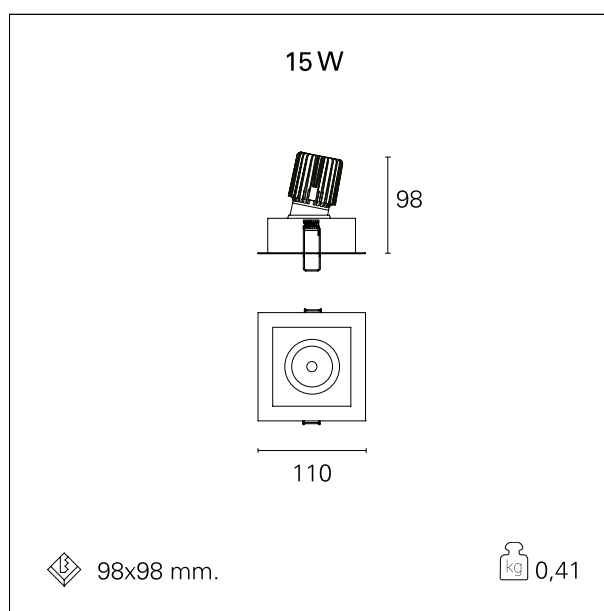

#### DESCRIPTION

The Shop series consisting of a range of gimble projectors specifically designed for shop lighting and mounted on metallic modular plates. The plates, squared or rectangular, can be equipped with one, two or three projectors that can be oriented independently among them. This solution allows to group in a single light and in a single cut of the false ceiling more independent light sources saving on installation costs without renouncing the versatility of the system. The chromatic qualities of the LEDs used are CRI > 90 and SDCM < 3 and the fixing clips allow installation without tools.

#### PRODUCTS CHARACTERISTICS

installation type	<b>Recessed Spotlights</b>
material	<b>Aluminum</b>
Color	<b>White</b>
Power	<b>15 W</b>
Lumen output - Full emission	<b>1424 lm</b>
Efficacy	<b>93 lm/W</b>
net weight	<b>0,41 kg.</b>

#### HOLE RECESS DIMENSIONS

a x b hole recess **98 x 98 mm.**