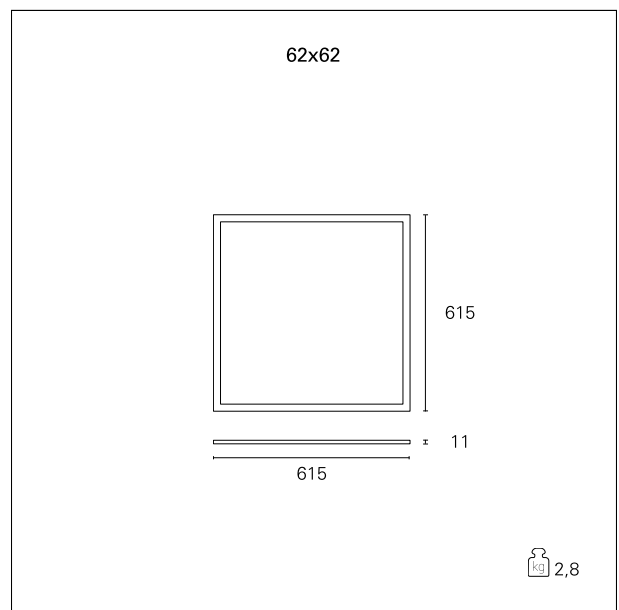

Led Panel Smart

INC1279 - 62 x 62 cm. - 50 W - 3000 K / 3000 K / CRI > 80

DESCRIPTION

The Led Panel Smart line is offered in a wide range of versions, in terms of output, colour temperatures and power supplies. All versions are characterized by enhanced luminous emission control to ensure maximum visual comfort, with a UGR value < 19 and the complete absence of flicker.

Switch

On÷Off

PRODUCTS CHARACTERISTICS

installation type	Light Panels
material	Extruded aluminum
Color	White
Power	50 W
Lumen output - Full emission	4700 lm
Efficacy	94 lm/W
Dimensions	62 x 62 cm.
net weight	2,8 kg.

ELECTRICAL CHARACTERISTICS

feeding	220÷240 V
driver	On÷Off
Insulation class	Class II

MECHANICAL CHARACTERISTICS

product IP rate	IP40
IK	IK03

Led Panel Smart

INC1279 - 62 x 62 cm. - 50 W - 3000 K / 3000 K / CRI > 80

LIGHTING DETAILS

Beam angle - direct	120°
UGR	≤ 19

PHOTOMETRIC