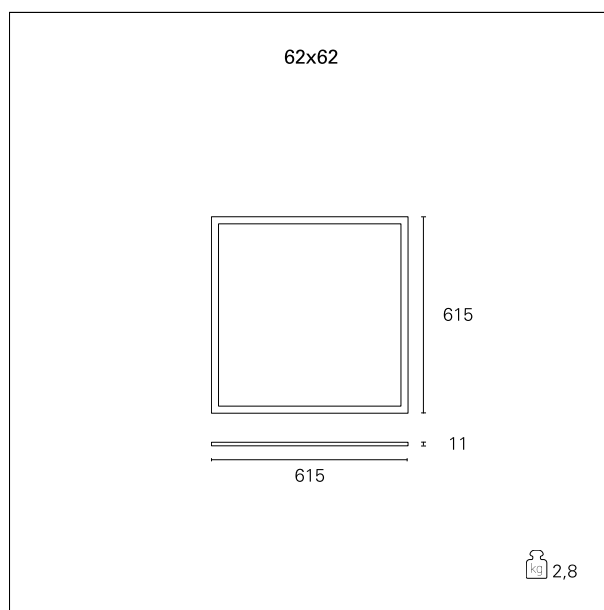

Led Panel Smart

INC1278 - 62 x 62 cm. - 36 W - 3000 K / 3000 K / CRI > 80

DESCRIPTION

The Led Panel Smart line is offered in a wide range of versions, in terms of output, colour temperatures and power supplies. All versions are characterized by enhanced luminous emission control to ensure maximum visual comfort, with a UGR value < 19 and the complete absence of flicker.

Switch

On÷Off

PRODUCTS CHARACTERISTICS

installation type	Light Panels
material	Extruded aluminum
Color	White
Power	36 W
Lumen output - Full emission	3400 lm
Efficacy	94 lm/W
Dimensions	62 x 62 cm.
net weight	2,8 kg.

ELECTRICAL CHARACTERISTICS

feeding	220÷240 V
driver	On÷Off
Insulation class	Class II

MECHANICAL CHARACTERISTICS

product IP rate	IP40
IK	IK03

Led Panel Smart

INC1278 - 62 x 62 cm. - 36 W - 3000 K / 3000 K / CRI > 80

LIGHTING DETAILS

Beam angle - direct	120°
UGR	≤ 19

PHOTOMETRIC