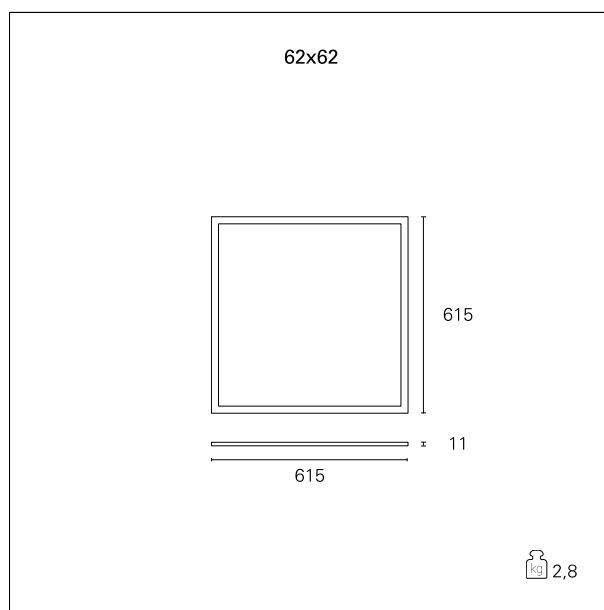

Led Panel Smart

INC1278D - 62 x 62 cm. - 36 W - 3000 K / 3000 K / CRI > 80

DESCRIPTION

The Led Panel Smart line is offered in a wide range of versions, in terms of output, colour temperatures and power supplies. All versions are characterized by enhanced luminous emission control to ensure maximum visual comfort, with a UGR value < 19 and the complete absence of flicker.

Switch **1...10 / Push / DALI**

PRODUCTS CHARACTERISTICS

installation type	Light Panels
material	Extruded aluminum
Color	White
Power	36 W
Lumen output - Full emission	3400 lm
Efficacy	94 lm/W
Dimensions	62 x 62 cm.
net weight	2,8 kg.

ELECTRICAL CHARACTERISTICS

feeding	220÷240 V
driver	1...10 / Push / DALI
Insulation class	Class II

MECHANICAL CHARACTERISTICS

product IP rate	IP40
IK	IK03

Led Panel Smart

INC1278D - 62 x 62 cm. - 36 W - 3000 K / 3000 K / CRI > 80

LIGHTING DETAILS

Beam angle - direct	120°
UGR	≤ 19

PHOTOMETRIC