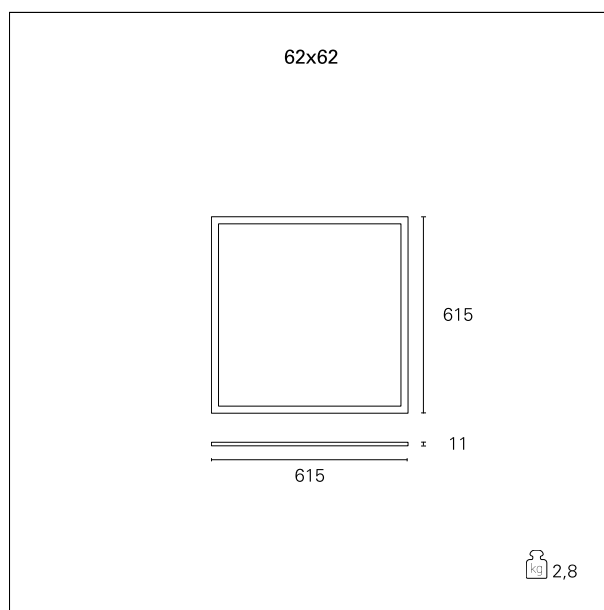

Led Panel Smart

INC1276 - 62 x 62 cm. - 36 W - 4000 K / 4000 K / CRI > 80

DESCRIPTION

The Led Panel Smart line is offered in a wide range of versions, in terms of output, colour temperatures and power supplies. All versions are characterized by enhanced luminous emission control to ensure maximum visual comfort, with a UGR value < 19 and the complete absence of flicker.

Switch

On÷Off

PRODUCTS CHARACTERISTICS

installation type	Light Panels
material	Extruded aluminum
Color	White
Power	36 W
Lumen output - Full emission	3850 lm
Efficacy	107 lm/W
Dimensions	62 x 62 cm.
net weight	2,8 kg.

ELECTRICAL CHARACTERISTICS

feeding	220÷240 V
driver	On÷Off
Insulation class	Class II

MECHANICAL CHARACTERISTICS

product IP rate	IP40
IK	IK03

Led Panel Smart

INC1276 - 62 x 62 cm. - 36 W - 4000 K / 4000 K / CRI > 80

LIGHTING DETAILS

Beam angle - direct	120°
UGR	≤ 19

PHOTOMETRIC