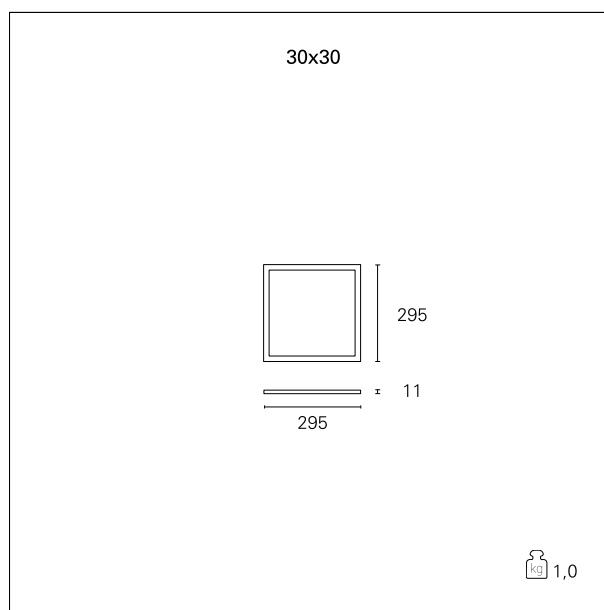

Led Panel Smart

INC1274 - 30 x 30 cm. - 18 W - 3000 K / 3000 K / CRI > 80

DESCRIPTION

The Led Panel Smart line is offered in a wide range of versions, in terms of output, colour temperatures and power supplies. All versions are characterized by enhanced luminous emission control to ensure maximum visual comfort, with a UGR value < 19 and the complete absence of flicker.

Switch **1...10 / Push / DALI**

PRODUCTS CHARACTERISTICS

installation type	Light Panels
material	Extruded aluminum
Color	White
Power	18 W
Lumen output - Full emission	1420 lm
Efficacy	79 lm/W
Dimensions	30 x 30 cm.
net weight	1,5 kg.

ELECTRICAL CHARACTERISTICS

feeding	220÷240 V
driver	1...10 / Push / DALI
Insulation class	Class II

MECHANICAL CHARACTERISTICS

product IP rate	IP40
IK	IK03

Led Panel Smart

INC1274 - 30 x 30 cm. - 18 W - 3000 K / 3000 K / CRI > 80

LIGHTING DETAILS

Beam angle - direct	120°
UGR	≤ 19

PHOTOMETRIC