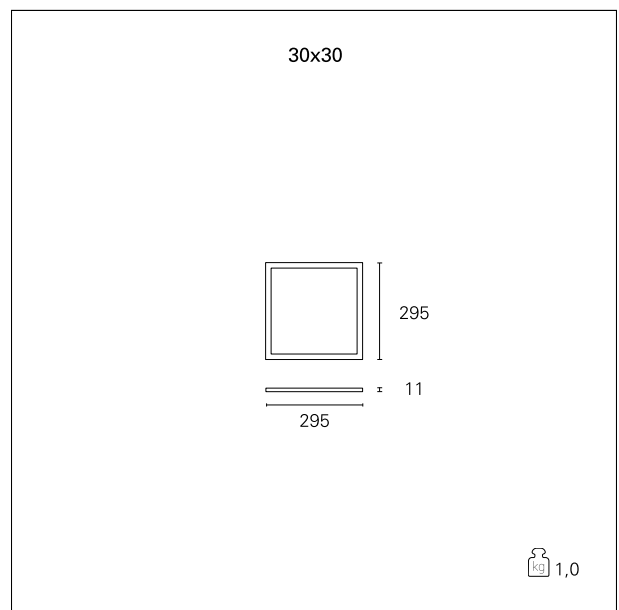

### Led Panel Smart

**INC1273** - 30 x 30 cm. - 18 W - 3000 K / 3000 K / CRI > 80

#### DESCRIPTION

The Led Panel Smart line is offered in a wide range of versions, in terms of output, colour temperatures and power supplies. All versions are characterized by enhanced luminous emission control to ensure maximum visual comfort, with a UGR value < 19 and the complete absence of flicker.

#### PRODUCTS CHARACTERISTICS

installation type	<b>Light Panels</b>
material	<b>Extruded aluminum</b>
Color	<b>White</b>
Power	<b>18 W</b>
Lumen output - Full emission	<b>1420 lm</b>
Efficacy	<b>79 lm/W</b>
Dimensions	<b>30 x 30 cm.</b>
net weight	<b>1,5 kg.</b>

## Led Panel Smart

**INC1273** - 30 x 30 cm. - 18 W - 3000 K / 3000 K / CRI > 80