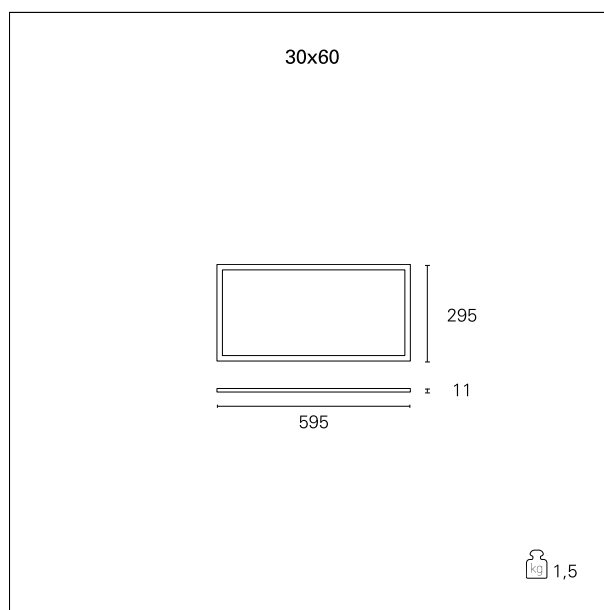

Led Panel Smart

INC1263 - 30 x 60 cm. - 36 W - 3000 K / 3000 K / CRI > 80

DESCRIPTION

The Led Panel Smart line is offered in a wide range of versions, in terms of output, colour temperatures and power supplies. All versions are characterized by enhanced luminous emission control to ensure maximum visual comfort, with a UGR value < 19 and the complete absence of flicker.

Switch

On+Off

PRODUCTS CHARACTERISTICS

installation type	Light Panels
material	Extruded aluminum
Color	White
Power	36 W
Lumen output - Full emission	3450 lm
Efficacy	96 lm/W
Dimensions	30 x 60 cm.
net weight	1,5 kg.

ELECTRICAL CHARACTERISTICS

feeding	220÷240 V
driver	On+Off
Insulation class	Class II

MECHANICAL CHARACTERISTICS

product IP rate	IP40
IK	IK03

Led Panel Smart

INC1263 - 30 x 60 cm. - 36 W - 3000 K / 3000 K / CRI > 80

LIGHTING DETAILS

Beam angle - direct	120°
UGR	≤ 19

PHOTOMETRIC