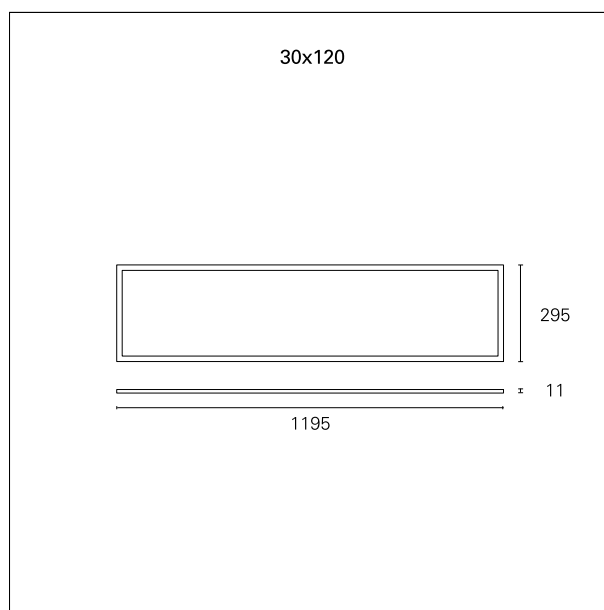

Led Panel Smart

INC1254 - 30 x 120 cm. - 36 W - 3000 K / 3000 K / CRI > 80

DESCRIPTION

The Led Panel Smart line is offered in a wide range of versions, in terms of output, colour temperatures and power supplies. All versions are characterized by enhanced luminous emission control to ensure maximum visual comfort, with a UGR value < 19 and the complete absence of flicker.

Switch **1...10 / Push / DALI**

PRODUCTS CHARACTERISTICS

installation type	Light Panels
material	Extruded aluminum
Color	White
Power	36 W
Lumen output - Full emission	3850 lm
Efficacy	107 lm/W
Dimensions	30 x 120 cm.
net weight	2,9 kg.

ELECTRICAL CHARACTERISTICS

feeding	220÷240 V
driver	1...10 / Push / DALI
Insulation class	Class II

MECHANICAL CHARACTERISTICS

product IP rate	IP40
IK	IK03

Led Panel Smart

INC1254 - 30 x 120 cm. - 36 W - 3000 K / 3000 K / CRI > 80

LIGHTING DETAILS

Beam angle - direct	120°
UGR	≤ 19

PHOTOMETRIC