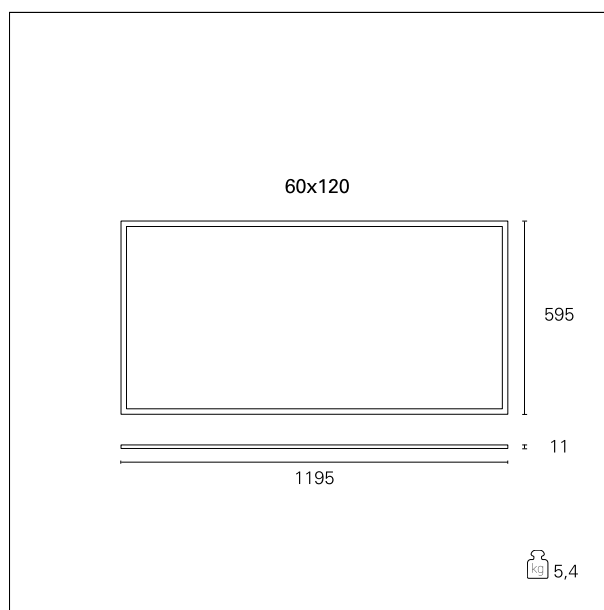

### Led Panel Smart

**INC1244** - 60 x 120 cm. - 60 W - 3000 K / 3000 K / CRI > 80

#### DESCRIPTION

The Led Panel Smart line is offered in a wide range of versions, in terms of output, colour temperatures and power supplies. All versions are characterized by enhanced luminous emission control to ensure maximum visual comfort, with a UGR value < 19 and the complete absence of flicker.

#### PRODUCTS CHARACTERISTICS

installation type	<b>Light Panels</b>
material	<b>Extruded aluminum</b>
Color	<b>White</b>
Power	<b>60 W</b>
Lumen output - Full emission	<b>6000 lm</b>
Efficacy	<b>100 lm/W</b>
Dimensions	<b>60 x 120 cm.</b>
net weight	<b>5,4 kg.</b>

## Led Panel Smart

**INC1244** - 60 x 120 cm. - 60 W - 3000 K / 3000 K / CRI > 80