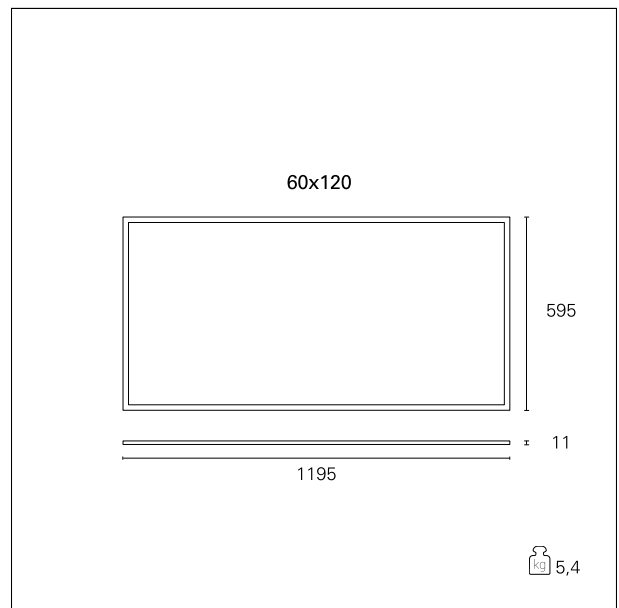

Led Panel Smart

INC1243 - 60 x 120 cm. - 60 W - 3000 K / 3000 K / CRI > 80

DESCRIPTION

The Led Panel Smart line is offered in a wide range of versions, in terms of output, colour temperatures and power supplies. All versions are characterized by enhanced luminous emission control to ensure maximum visual comfort, with a UGR value < 19 and the complete absence of flicker.

Switch

On÷Off

PRODUCTS CHARACTERISTICS

installation type	Light Panels
material	Extruded aluminum
Color	White
Power	60 W
Lumen output - Full emission	6000 lm
Efficacy	100 lm/W
Dimensions	60 x 120 cm.
net weight	5,4 kg.

ELECTRICAL CHARACTERISTICS

feeding	220÷240 V
driver	On÷Off
Insulation class	Class II

MECHANICAL CHARACTERISTICS

product IP rate	IP40
IK	IK03

Led Panel Smart

INC1243 - 60 x 120 cm. - 60 W - 3000 K / 3000 K / CRI > 80

LIGHTING DETAILS

Beam angle - direct	120°
UGR	≤ 19

PHOTOMETRIC