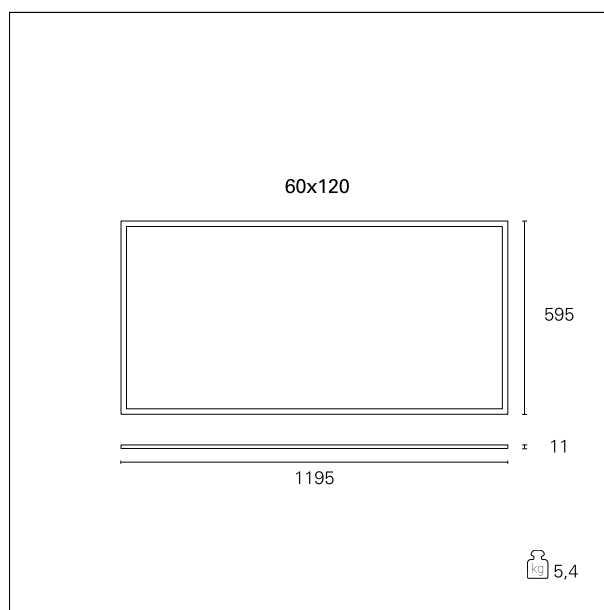

Led Panel Smart

INC1243PD - 60 x 120 cm. - 60 W - 3000 K / 3000 K / CRI > 80

DESCRIPTION

The Led Panel Smart line is offered in a wide range of versions, in terms of output, colour temperatures and power supplies. All versions are characterized by enhanced luminous emission control to ensure maximum visual comfort, with a UGR value < 19 and the complete absence of flicker.

Switch

Pan Digital

PRODUCTS CHARACTERISTICS

installation type	Light Panels
material	Extruded aluminum
Color	White
Power	60 W
Lumen output - Full emission	6000 lm
Efficacy	100 lm/W
Dimensions	60 x 120 cm.
net weight	5,4 kg.

ELECTRICAL CHARACTERISTICS

feeding	220÷240 V
driver	Pan Digital
Insulation class	Class II

MECHANICAL CHARACTERISTICS

product IP rate	IP40
IK	IK03

Led Panel Smart

INC1243PD - 60 x 120 cm. - 60 W - 3000 K / 3000 K / CRI > 80

LIGHTING DETAILS

Beam angle - direct	120°
UGR	≤ 19

PHOTOMETRIC