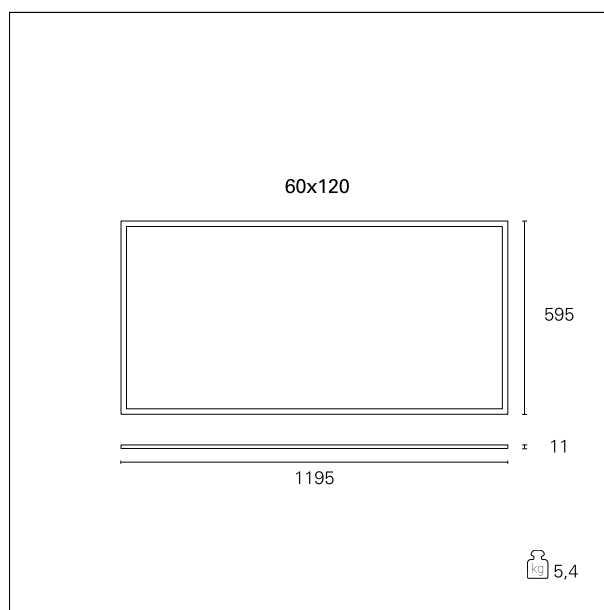

Led Panel Smart

INC1240 - 60 x 120 cm. - 60 W - 4000 K / 4000 K / CRI > 80

DESCRIPTION

The Led Panel Smart line is offered in a wide range of versions, in terms of output, colour temperatures and power supplies. All versions are characterized by enhanced luminous emission control to ensure maximum visual comfort, with a UGR value < 19 and the complete absence of flicker.

Switch

On÷Off

PRODUCTS CHARACTERISTICS

installation type	Light Panels
material	Extruded aluminum
Color	White
Power	60 W
Lumen output - Full emission	6360 lm
Efficacy	106 lm/W
Dimensions	60 x 120 cm.
net weight	5,4 kg.

ELECTRICAL CHARACTERISTICS

feeding	220÷240 V
driver	On÷Off
Insulation class	Class II

MECHANICAL CHARACTERISTICS

product IP rate	IP40
IK	IK03

Led Panel Smart

INC1240 - 60 x 120 cm. - 60 W - 4000 K / 4000 K / CRI > 80

LIGHTING DETAILS

Beam angle - direct	120°
UGR	≤ 19

PHOTOMETRIC