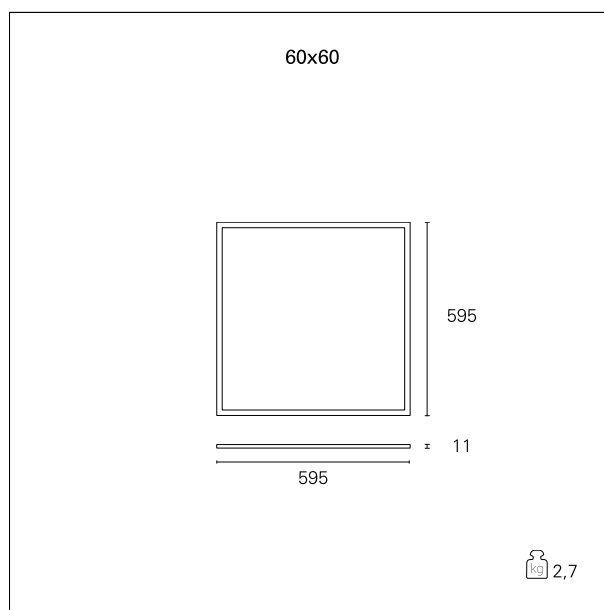

### Led Panel Smart

**INC1236** - 60 x 60 cm. - 36 W - 3000 K / 3000 K / CRI > 80

#### PRODUCTS CHARACTERISTICS

installation type	<b>Light Panels</b>
material	<b>Extruded aluminum</b>
Color	<b>White</b>
Power	<b>36 W</b>
Lumen output - Full emission	<b>3400 lm</b>
Efficacy	<b>94 lm/W</b>
Dimensions	<b>60 x 60 cm.</b>
net weight	<b>2,7 kg.</b>

## Led Panel Smart

**INC1236** - 60 x 60 cm. - 36 W - 3000 K / 3000 K / CRI > 80

### LIGHTING DETAILS

Beam angle - direct	<b>120°</b>
UGR	<b>≤ 19</b>