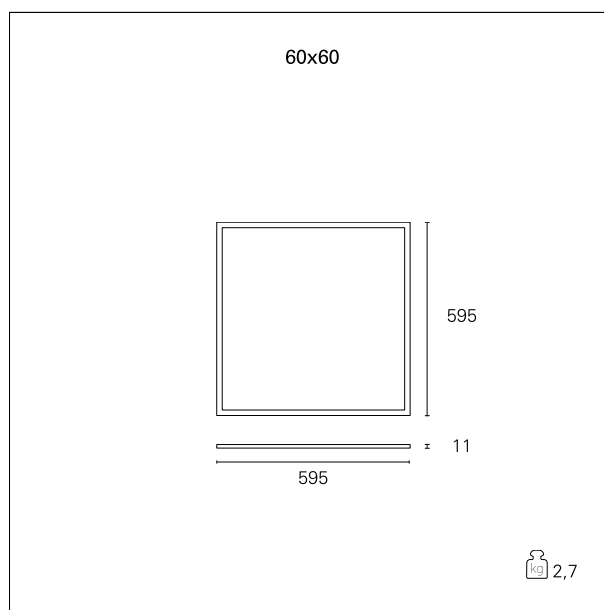

### Led Panel Smart

**INC1235** - 60 x 60 cm. - 36 W - 3000 K / 3000 K / CRI > 80

#### PRODUCTS CHARACTERISTICS

installation type	<b>Light Panels</b>
material	<b>Extruded aluminum</b>
Color	<b>White</b>
Power	<b>36 W</b>
Lumen output - Full emission	<b>3400 lm</b>
Efficacy	<b>94 lm/W</b>
Dimensions	<b>60 x 60 cm.</b>
net weight	<b>2,7 kg.</b>

## Led Panel Smart

**INC1235** - 60 x 60 cm. - 36 W - 3000 K / 3000 K / CRI > 80

### LIGHTING DETAILS

Beam angle - direct	<b>120°</b>
UGR	<b>≤ 19</b>