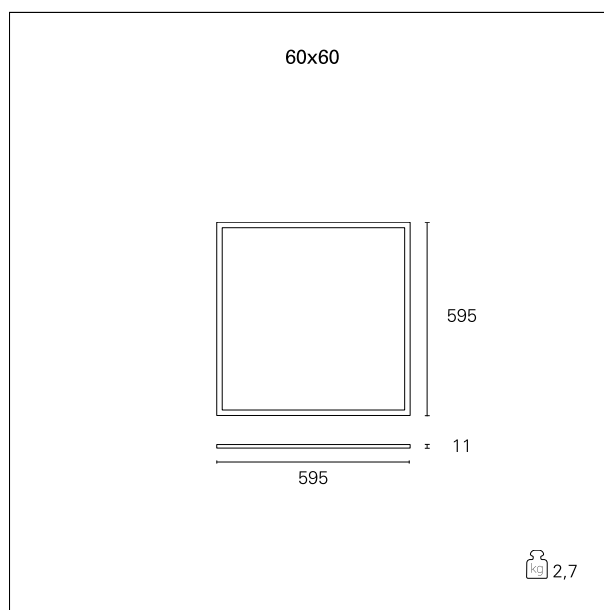

Led Panel Smart

INC1235PD - 60 x 60 cm. - 36 W - 3000 K / 3000 K / CRI > 80

DESCRIPTION

The Led Panel Smart line is offered in a wide range of versions, in terms of output, colour temperatures and power supplies. All versions are characterized by enhanced luminous emission control to ensure maximum visual comfort, with a UGR value < 19 and the complete absence of flicker.

Switch

Pan Digital

PRODUCTS CHARACTERISTICS

installation type	Light Panels
material	Extruded aluminum
Color	White
Power	36 W
Lumen output - Full emission	3400 lm
Efficacy	94 lm/W
Dimensions	60 x 60 cm.
net weight	2,7 kg.

ELECTRICAL CHARACTERISTICS

feeding	220÷240 V
driver	Pan Digital
Insulation class	Class II

MECHANICAL CHARACTERISTICS

product IP rate	IP40
IK	IK03

Led Panel Smart

INC1235PD - 60 x 60 cm. - 36 W - 3000 K / 3000 K / CRI > 80

LIGHTING DETAILS

Beam angle - direct	120°
UGR	≤ 19

PHOTOMETRIC