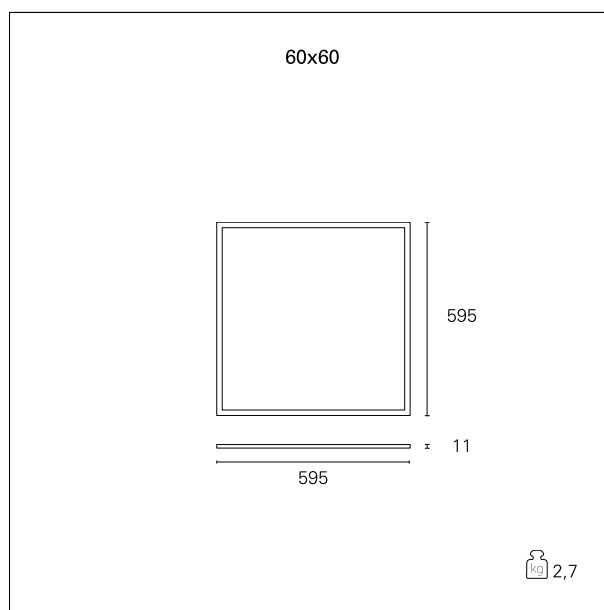

Led Panel Smart

INC1233 - 60 x 60 cm. - 50 W - 3000 K / 3000 K / CRI > 80

DESCRIPTION

The Led Panel Smart line is offered in a wide range of versions, in terms of output, colour temperatures and power supplies. All versions are characterized by enhanced luminous emission control to ensure maximum visual comfort, with a UGR value < 19 and the complete absence of flicker.

Switch **1...10 / Push / DALI**

PRODUCTS CHARACTERISTICS

installation type	Light Panels
material	Extruded aluminum
Color	White
Power	50 W
Lumen output - Full emission	4700 lm
Efficacy	94 lm/W
Dimensions	60 x 60 cm.
net weight	2,7 kg.

ELECTRICAL CHARACTERISTICS

feeding	220÷240 V
driver	1...10 / Push / DALI
Insulation class	Class II

MECHANICAL CHARACTERISTICS

product IP rate	IP40
IK	IK03

Led Panel Smart

INC1233 - 60 x 60 cm. - 50 W - 3000 K / 3000 K / CRI > 80

LIGHTING DETAILS

Beam angle - direct	120°
UGR	≤ 19

PHOTOMETRIC