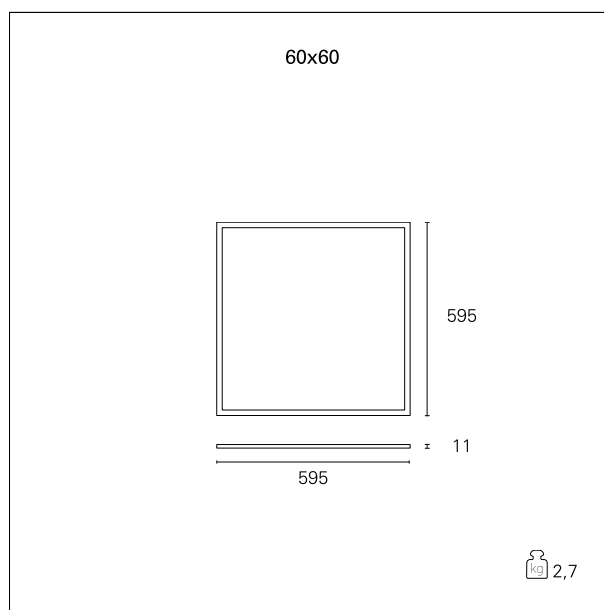

Led Panel Smart

INC1228 - 60 x 60 cm. - 36 W - 4000 K / 4000 K / CRI > 80

DESCRIPTION

The Led Panel Smart line is offered in a wide range of versions, in terms of output, colour temperatures and power supplies. All versions are characterized by enhanced luminous emission control to ensure maximum visual comfort, with a UGR value < 19 and the complete absence of flicker.

Switch

On+Off

PRODUCTS CHARACTERISTICS

installation type	Light Panels
material	Extruded aluminum
Color	White
Power	36 W
Lumen output - Full emission	3850 lm
Efficacy	107 lm/W
Dimensions	60 x 60 cm.
net weight	2,7 kg.

ELECTRICAL CHARACTERISTICS

feeding	220÷240 V
driver	On+Off
Insulation class	Class II

MECHANICAL CHARACTERISTICS

product IP rate	IP40
IK	IK03

Led Panel Smart

INC1228 - 60 x 60 cm. - 36 W - 4000 K / 4000 K / CRI > 80

LIGHTING DETAILS

Beam angle - direct	120°
UGR	≤ 19

PHOTOMETRIC